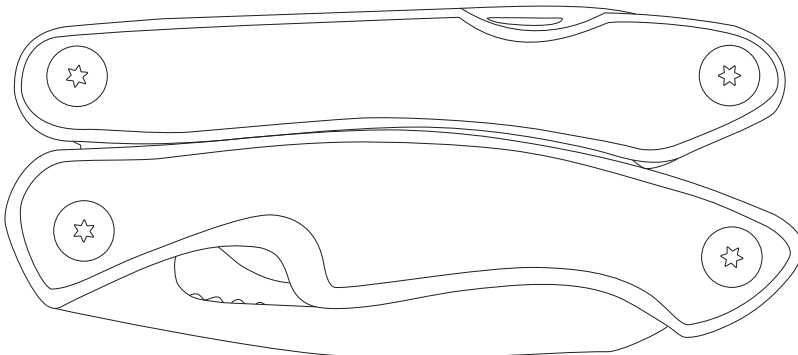

# Product Art Template

Product: **TK1017 - Trekk™ Deluxe Multi-tool**  
Product Size: Multi tool: 106mm(w) x 46mm(h) x 23mm(d) - closed,  
Pouch 130mm(w) x 55mm(h), Box 166mm(w) x 146mm(h)  
Product Colour: **Platinum Grey**  
Decoration Size: **mm(w) x mm(h)**  
Decoration Method:  
Decoration Colour:

**Artwork Approval**

Art Version: V1

**Product Scale 100%**

**Front View**

**Pouch**

**Back View**

**Notes:**

Please check that all the details are correct before providing your approval with confirmed art version  
Where the decoration method uses digital printing techniques colours are produced using CMYK equivalent.

**Product Scale 100%**

**Box/Packaging**