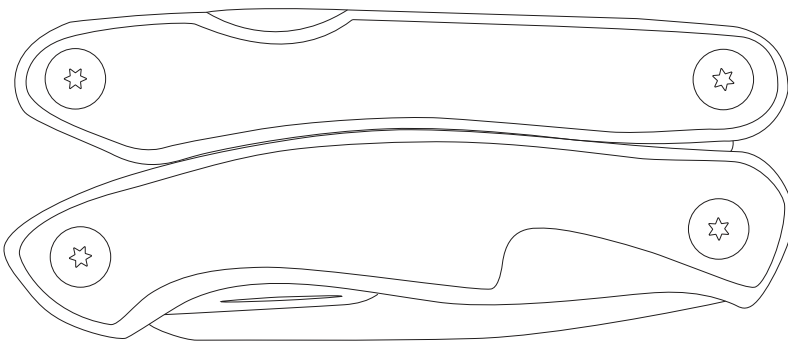

# Product Art Template

Product: **TK1017 - Trekk™ Deluxe Multi-tool**  
Product Size: Multi tool: 106mm(w) x 46mm(h) x 23mm(d) - closed,  
Pouch 130mm(w) x 55mm(h), Box 166mm(w) x 146mm(h)  
Product Colour: **Platinum Grey**  
Decoration Size: **mm(w) x mm(h)**  
Decoration Method:  
Decoration Colour:

**Artwork Approval**

Art Version: V1

**Product Scale 100%**

**Front View**

**Pouch**

**Back View**

**Notes:**

Please check that all the details are correct before providing your approval with confirmed art version  
Where the decoration method uses digital printing techniques colours are produced using CMYK equivalent.

**Product Scale 100%**

**Box/Packaging**