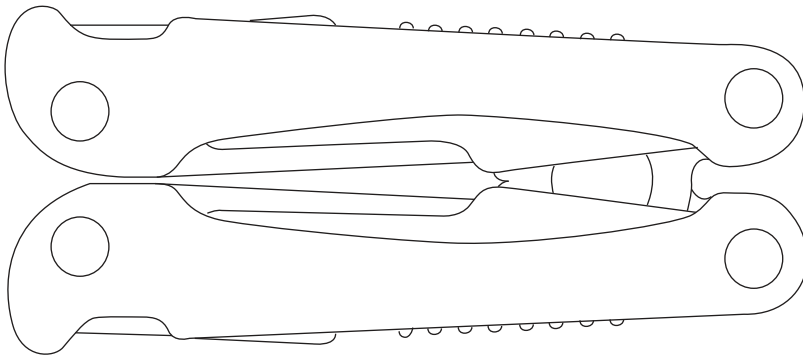

# Product Art Template

Product: **TK1001 - Trekk™ Multi-tool**

Product Size: Multi Tool: 106mm(h) x 46mm(w) x 23mm(d) - closed  
Pouch: 130mm(h) x 55mm(w)

Product Colour:

Decoration Size: **mm(w) x mm(h)**

Decoration Method:

Decoration Colour:

**Artwork Approval**

Art Version: V1

**Product Scale 100%**

**Pouch**

**Notes:**

Please check that all the details are correct before providing your approval with confirmed art version  
Where the decoration method uses digital printing techniques colours are produced using CMYK equivalent.

**Product Scale 100%**

**Box/Packaging**