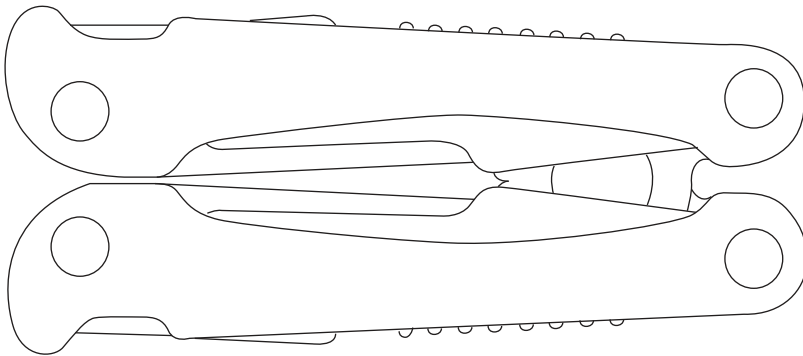

# Product Art Template

Product: **TK1001 - Trekk™ Multi-tool**

Product Size: Multi Tool: 106mm(h) x 46mm(w) x 23mm(d) - closed  
Pouch: 130mm(h) x 55mm(w)

Product Colour:

Decoration Size: mm(w) x mm(h)

Decoration Method:

Decoration Colour:

**Artwork  
Approval**

Art Version: V1

**Product Scale 100%**

**Pouch**

**Notes:**

Please check that all the details are correct before providing your approval with confirmed art version  
Where the decoration method uses digital printing techniques colours are produced using CMYK equivalent.

**Product Scale 100%**

**Box/Packaging**