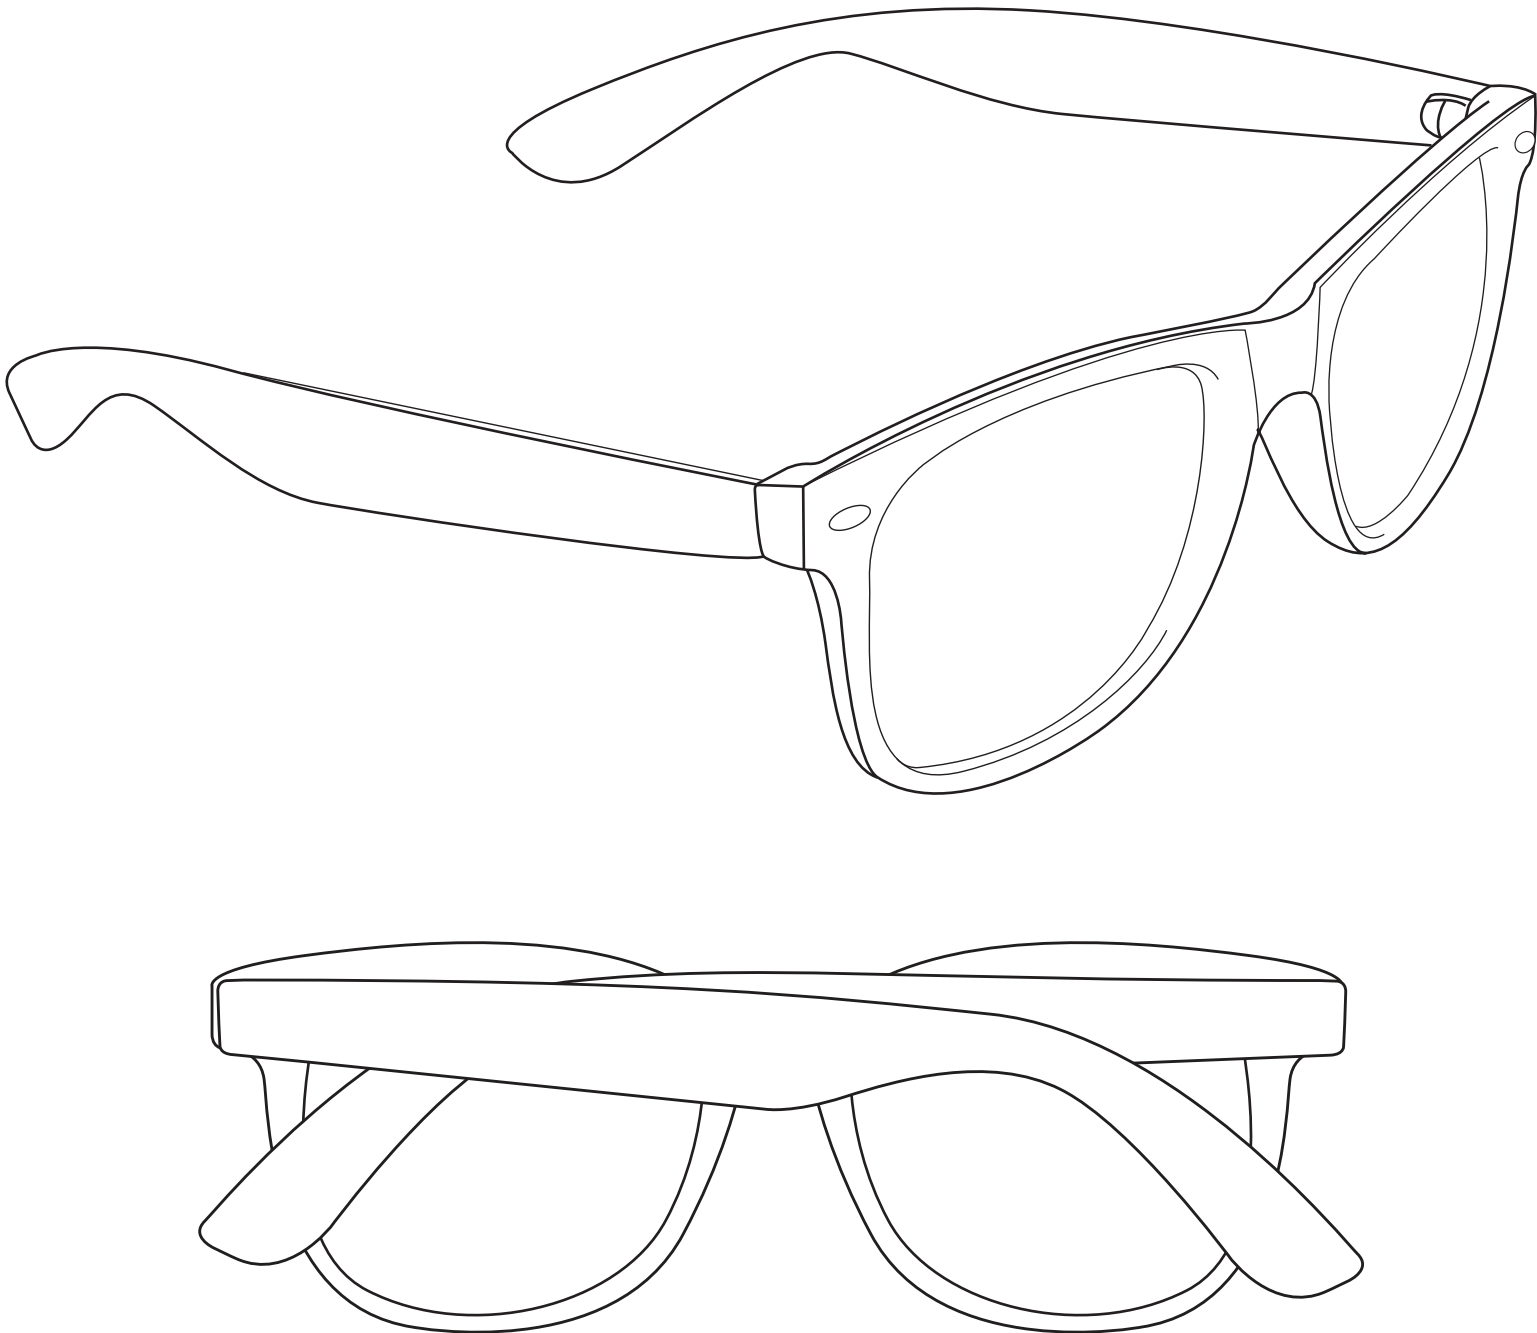

Product Art Template

Product: **SM-7821 - The Sun Ray Promotional
Glasses**

Product Size: **142mm(h) x 50mm(d)**

Product Colour:

Decoration Size: **mm(w) x mm(h)**

Decoration Method:

Decoration Colour:

**Artwork
Approval**

Art Version: V1

Product Scale 100%

Notes:

Please check that all the details are correct before providing your approval with confirmed art version
Where the decoration method uses digital printing techniques colours are produced using CMYK equivalent.