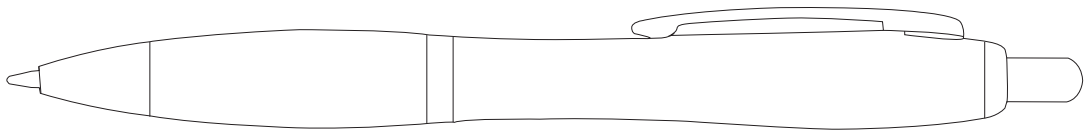

# Product Art Template

Product: **SM-4101 - The Nash Pen**  
Product Size: **140mm(h)**  
Product Colour:  
Decoration Size: **mm(w) x mm(h)**  
Decoration Method:  
Decoration Colour:

**Artwork  
Approval**

Art Version: V1

**Product Scale 100%**

---

**Notes:**

Please check that all the details are correct before providing your approval with confirmed art version  
Where the decoration method uses digital printing techniques colours are produced using CMYK equivalent.