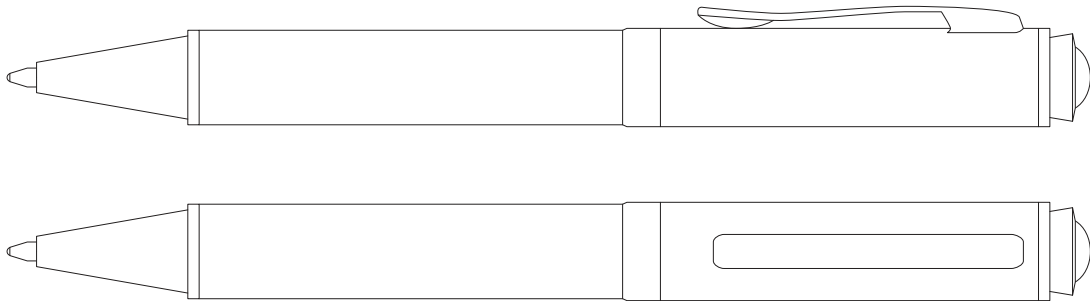

Product Art Template

Product: **698 - Carbon Fibre Ballpoint Pen**
Product Size:
Product Colour:
Decoration Size: **mm(w) x mm(h)**
Decoration Method:
Decoration Colour:

**Artwork
Approval**

Art Version: V1

Product Scale 100%

Notes:

Please check that all the details are correct before providing your approval with confirmed art version
Where the decoration method uses digital printing techniques colours are produced using CMYK equivalent.