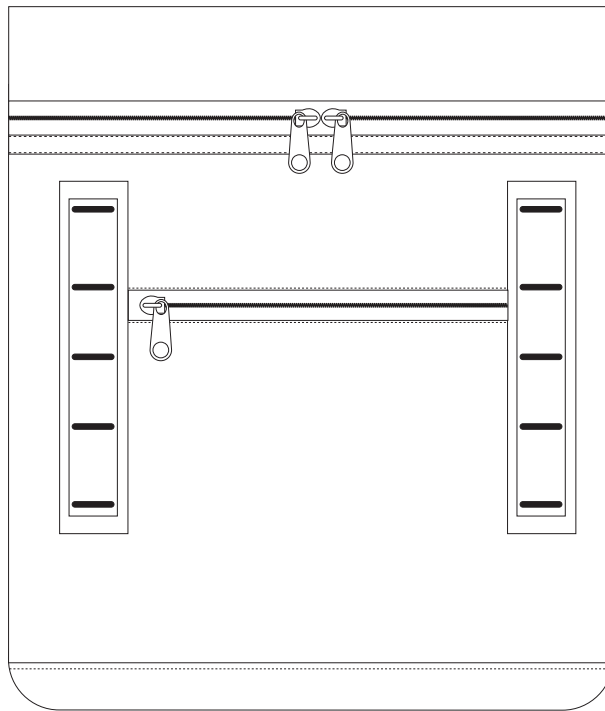

Product Art Template

Product: **4274 – 20 Can Backpack Cooler**
Product Size: **320mm(w) x 370mm(h) x 215mm(d)**
Product Colour: **–**
Decoration Size: **mm(w) x mm(h)**
Decoration Method: **–**
Decoration Colour: **–**

**Artwork
Approval**

Art Version: V1

Product Scale 25%

Notes:

Please check that all the details are correct before providing your approval with confirmed art version
Where the decoration method uses digital printing techniques colours are produced using CMYK equivalent.