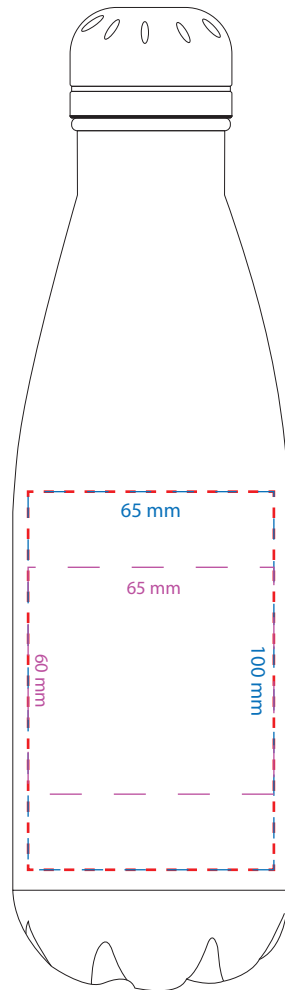

Product Art Template

Product: **4070 - Copper Vacuum Insulated
Bottle 500ml**

Product Size: **74mm(dia) x 260mm(h)**

Product Colour:

Decoration Size: **mm(w) x mm(h)**

Decoration Method:

Decoration Colour:

**Artwork
Approval**

Art Version: V1

Product Scale 50%

Notes:

Please check that all the details are correct before providing your approval with confirmed art version
Where the decoration method uses digital printing techniques colours are produced using CMYK equivalent.

Product: **4070 - Copper Vacuum Insulated
Bottle 500ml**
Product Size: **74mm(dia) x 260mm(h)**
Product Colour:
Decoration Size: **mm(w) x mm(h)**
Decoration Method: **Laser Engrave**
Decoration Colour:

**Artwork
Approval**

Art Version: V1

**Laser Engraving
Product Scale 50%**

Red line represents MDA (MAX DEC AREA)
Laser engraving per position - Small
Laser engraving per position - Large

Notes:

Please check that all the details are correct before providing your approval with confirmed art version
Where the decoration method uses digital printing techniques colours are produced using CMYK equivalent.