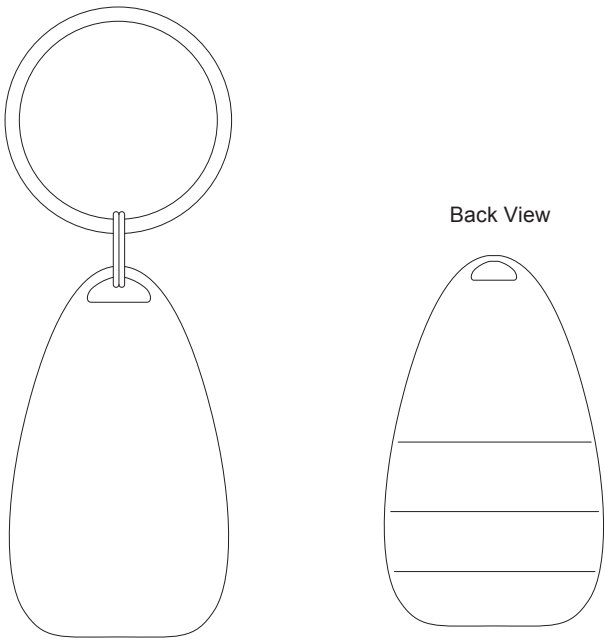

Product Art Template

Product: **177 - Bottle Opener Keyring**
Product Size: **49mm(h) x 29mm(w)**
Product Colour: **Silver**
Decoration Size: **mm(w) x mm(h)**
Decoration Method:
Decoration Colour:

**Artwork
Approval**

Art Version: V1

Product Scale 100%

Notes:

Please check that all the details are correct before providing your approval with confirmed art version
Where the decoration method uses digital printing techniques colours are produced using CMYK equivalent.