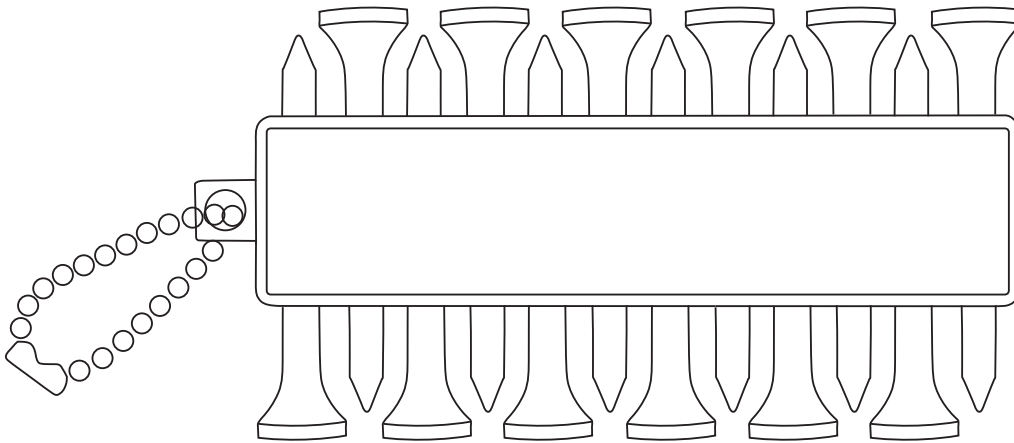

Product Art Template

Product: **SM-7952 - Golf Buddy**
Product Size: **57mm(w) x 98mm(h) x 12.5mm(d)**
Product Colour:
Decoration Size: **mm(w) x mm(h)**
Decoration Method:
Decoration Colour:

**Artwork
Approval**

Art Version: V1

Product Scale 100%

Notes:

Please check that all the details are correct before providing your approval with confirmed art version
Where the decoration method uses digital printing techniques colours are produced using CMYK equivalent.