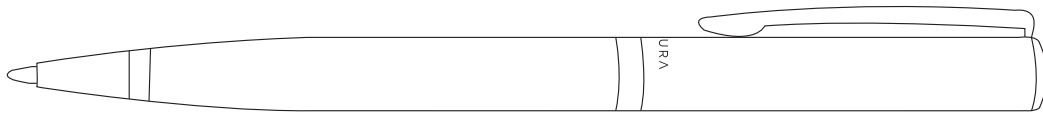

Product Art Template

Product: **SC1013 - Scriptura Hercules
Ballpoint Pen**
Product Size: **Pen: 121mm(h) x 10mm (Dia)
Box: 165mm(h) x 37mm(w) x 25mm(d)
Sleeve: 164.5mm(h) x 39mm(w) x 25mm(d)**
Product Colour:
Decoration Size: **mm(w) x mm(h)**
Decoration Method:
Decoration Colour:

**Artwork
Approval**

Art Version: V1

Product Scale 100%

Box Lid - top view

Sleeve Lid - top view

Notes:

Please check that all the details are correct before providing your approval with confirmed art version
Where the decoration method uses digital printing techniques colours are produced using CMYK equivalent.