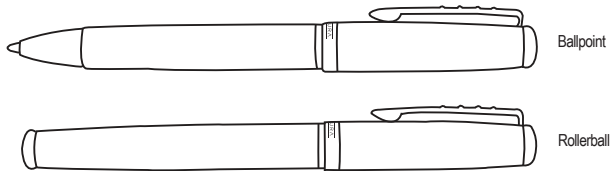

# Product Art Template

Product: **SC1012 - Scriptura Ballpoint Pen Gift Set**

Product Size: **Pen: 135mm(h) x 12mm Ø**  
**Box: 182mm(h) x 116mm(w) x 28mm(d)**

Product Colour:

Decoration Size: **mm(w) x mm(h)**

Decoration Method:

Decoration Colour:

**Artwork Approval**

Art Version: V1

**Product Scale 50%**

Pouch - Front View

Pouch - Back View

**Notes:**