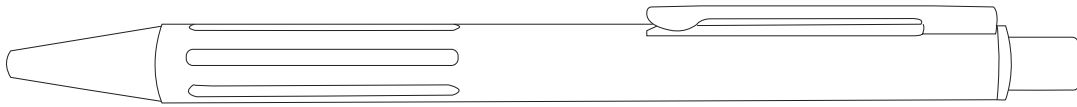

Product Art Template

Product: **6012 - Danley Ballpoint Pen**
Product Size: **140mm(h) x 10mm Ø**
Product Colour:
Decoration Size: **mm(w) x mm(h)**
Decoration Method:
Decoration Colour:

**Artwork
Approval**

Art Version: V1

Product Scale 100%

Notes:

Please check that all the details are correct before providing your approval with confirmed art version
Where the decoration method uses digital printing techniques colours are produced using CMYK equivalent.