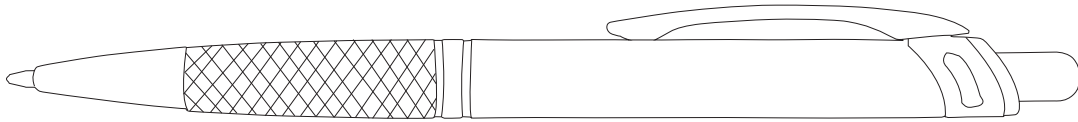

Product Art Template

Product: **6009 - Annabelle Ballpoint Pen**
Product Size: **10mm(w) x 139mm(h)**
Product Colour:
Decoration Size: **mm(w) x mm(h)**
Decoration Method:
Decoration Colour:

**Artwork
Approval**

Art Version: V1

Product Scale 100%

Notes:

Please check that all the details are correct before providing your approval with confirmed art version
Where the decoration method uses digital printing techniques colours are produced using CMYK equivalent.