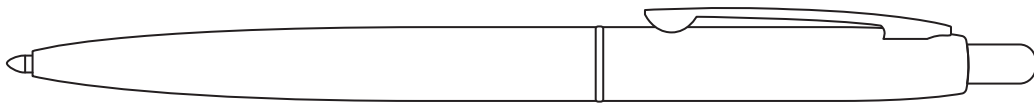

Product Art Template

Product: **1066 - Recycled Stainless Steel
Ballpoint Pen**

Product Size: **12mm(w) x 140mm(h)**

Product Colour:

Decoration Size: **mm(w) x mm(h)**

Decoration Method:

Decoration Colour:

**Artwork
Approval**

Art Version: V1

Product Scale 100%

Notes:

Please check that all the details are correct before providing your approval with confirmed art version

Where the decoration method uses digital printing techniques colours are produced using CMYK equivalent.