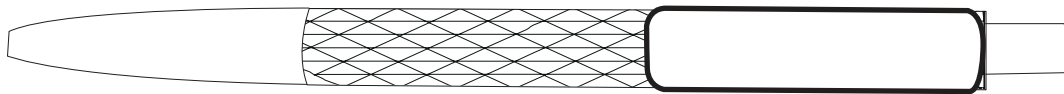

Product Art Template

Product: **1026PEN – Geometric Ballpoint Pen**
Product Size: **140mm(L) x 11mm(dia)**
Product Colour:
Decoration Size: **mm(w) x mm(h)**
Decoration Method:
Decoration Colour:

**Artwork
Approval**

Art Version: V1

Product Scale 100%

Print on clip

Notes:

Please check that all the details are correct before providing your approval with confirmed art version
Where the decoration method uses digital printing techniques colours are produced using CMYK equivalent.