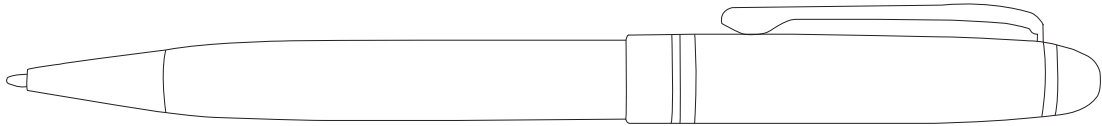

# Product Art Template

Product: **6002 - Bristol Twist Ballpoint Pen**  
Product Size: **141mm(h) x 15.5mmØ**  
Product Colour:  
Decoration Size: **mm(w) x mm(h)**  
Decoration Method:  
Decoration Colour:

**Artwork  
Approval**

Art Version: V1

**Product Scale 100%**

---