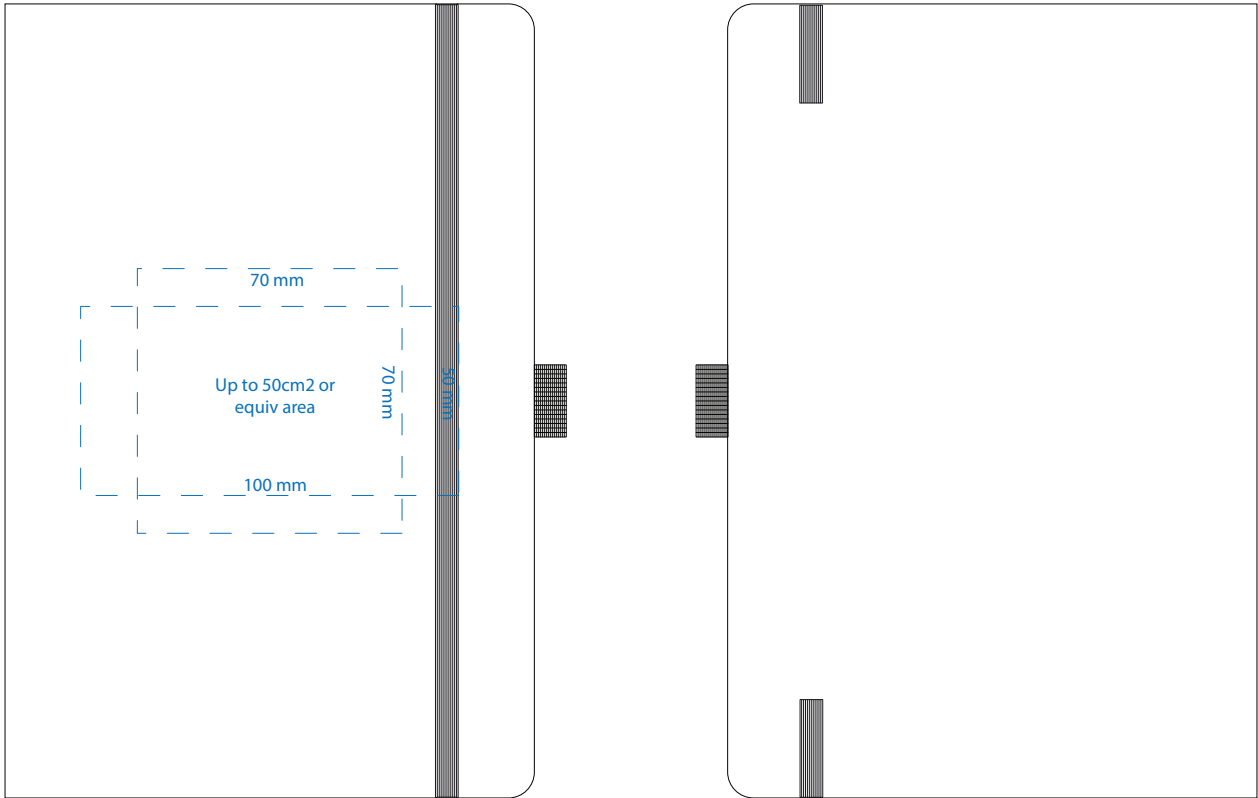

Product Art Template

Product: **JB1030 - FSC Mix Pineapple Leather Bound JournalBooks**
Product Size: **140mm(w) x 210mm(h) x 14mm(d)**
Product Colour: -
Decoration Size: **mm(w) x mm(h)**
Decoration Method: -
Decoration Colour: -

**Digital Print
1 Colour Print
Product Scale 50%**

Blue line represents art dec size for digital print and 1 colour print
Branding can be moved anywhere within the red line

Notes:

Please check that all the details are correct before providing your approval with confirmed art version
Where the decoration method uses digital printing techniques colours are produced using CMYK equivalent.

Deboss
Product Scale 50%

Blue line represents possible art dec size

Notes:

Please check that all the details are correct before providing your approval with confirmed art version
Where the decoration method uses digital printing techniques colours are produced using CMYK equivalent.