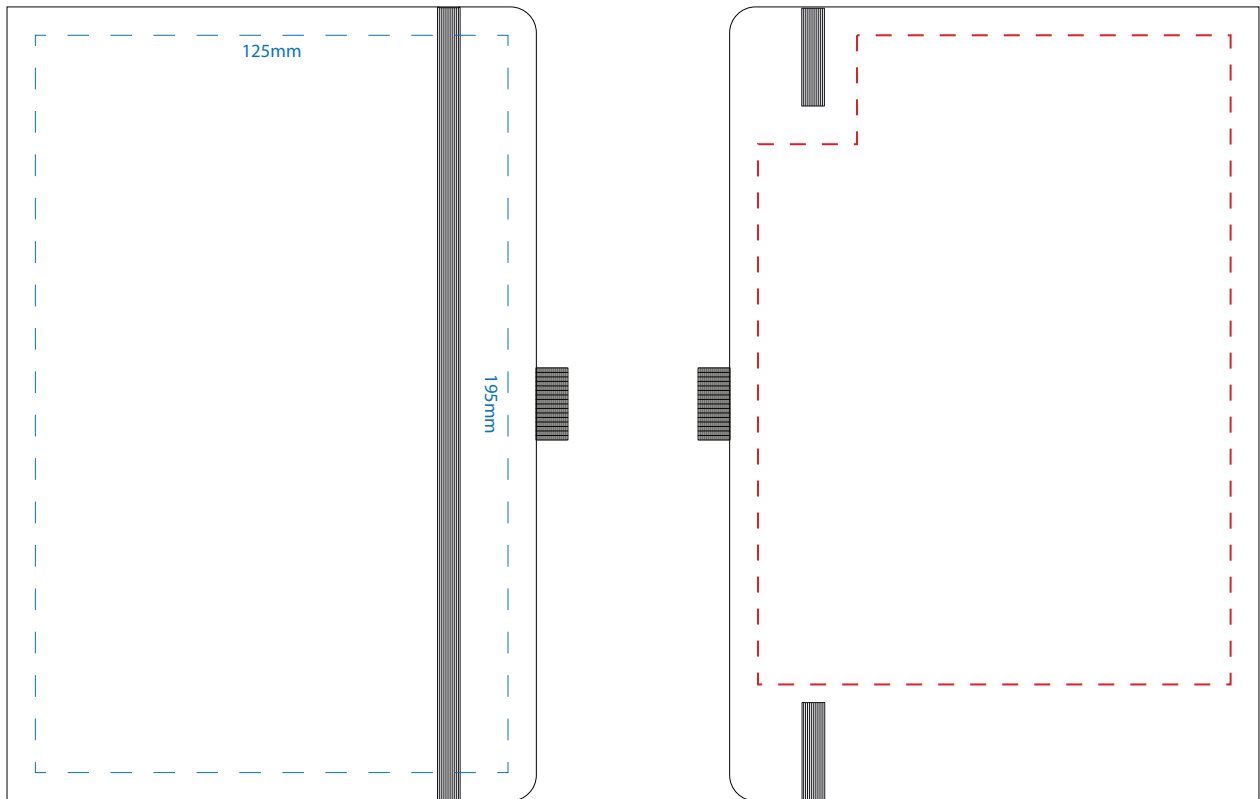

Product Art Template

Product: **JB1030 - FSC Mix Pineapple Leather Bound JournalBooks**
Product Size: **140mm(w) x 210mm(h) x 14mm(d)**
Product Colour: -
Decoration Size: **mm(w) x mm(h)**
Decoration Method: -
Decoration Colour: -

Artwork Approval

Art Version: V1

Product Scale 50%

Notes:

Please check that all the details are correct before providing your approval with confirmed art version
Where the decoration method uses digital printing techniques colours are produced using CMYK equivalent.

**Digital Print
1 Colour Print
Product Scale 50%**

Blue line represents art dec size for digital print and 1 colour print
Branding can be moved anywhere within the red line

Notes:

Please check that all the details are correct before providing your approval with confirmed art version
Where the decoration method uses digital printing techniques colours are produced using CMYK equivalent.

Deboss
Product Scale 50%

Blue line represents possible art dec size

Notes:

Please check that all the details are correct before providing your approval with confirmed art version
Where the decoration method uses digital printing techniques colours are produced using CMYK equivalent.