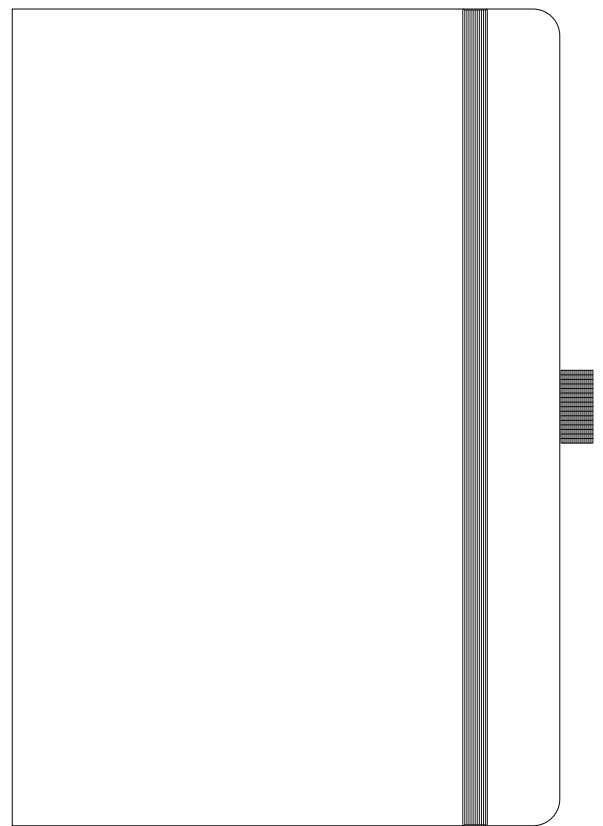

# Product Art Template

Product: **GIFT1011 - Gift box - JB1022 + Pen**  
Product Size: **Box: 180mm x 274mm x 27mm**  
**Journal: 145mm(w) x 215mm(h)**  
**Pen: 140mm(w) x 13mm Ø**  
Product Colour:  
Decoration Size: **mm(w) x mm(h)**  
**mm(w) x mm(h)**  
Decoration Method:  
Decoration Colour:

**Artwork Approval**

Art Version: V1

**Product Scale 50%**

**Top of lid view - vertical**

**Notes:**

Please check that all the details are correct before providing your approval with confirmed art version  
Where the decoration method uses digital printing techniques colours are produced using CMYK equivalent.