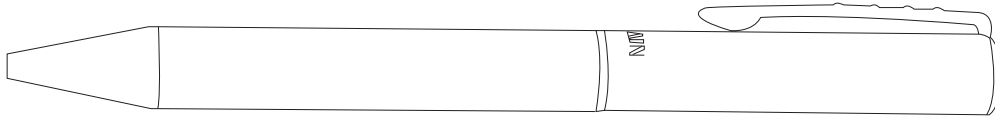

# Product Art Template

Product: **SC1003 - Scriptura Ballpoint Pen**  
Product Size: **135mm(h) x 11mm Ø**  
Product Colour:  
Decoration Size: **mm(w) x mm(h)**  
Decoration Method:  
Decoration Colour:

**Artwork  
Approval**

Art Version: V1

**Product Scale 100%**

---

**Notes:**

Please check that all the details are correct before providing your approval with confirmed art version  
Where the decoration method uses digital printing techniques colours are produced using CMYK equivalent.