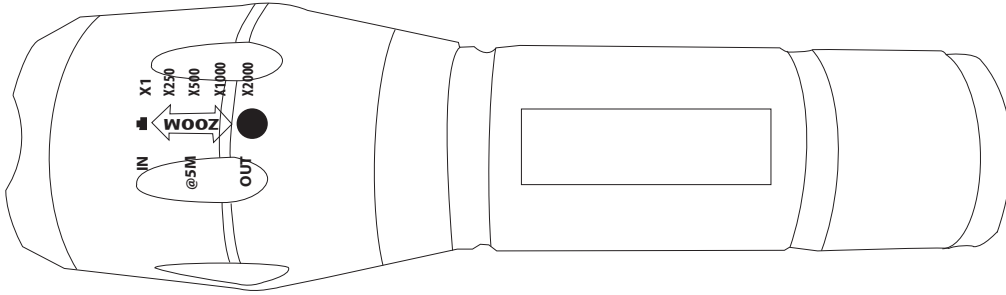

Product Art Template

Product: **TK1045 - Trekk 300 Lumens Torch**

Product Size: **Torch: 133mm(w) x 38mm Ø;
Pouch: 48mm(w) x 160mm(h)**

Product Colour: -

Decoration Size: **mm(w) x mm(h)**

Decoration Method: -

Decoration Colour: -

Artwork Approval

Art Version: V1

Product Scale 100%

Pouch

Box/Packaging

Notes:

Please check that all the details are correct before providing your approval with confirmed art version
Where the decoration method uses digital printing techniques colours are produced using CMYK equivalent.