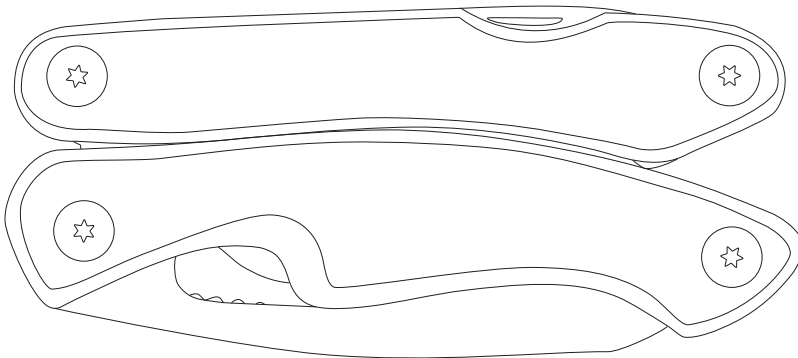

Product Art Template

Product: **TK1017 - Trekk™ Deluxe Multi-tool**
Product Size: Multi tool: 106mm(w) x 46mm(h) x 23mm(d) - closed,
Pouch 130mm(w) x 55mm(h), Box 166mm(w) x 146mm(h)
Product Colour: **Platinum Grey**
Decoration Size: **mm(w) x mm(h)**
Decoration Method:
Decoration Colour:

Artwork Approval

Art Version: V1

Product Scale 100%

Front View

Pouch

Back View

Notes:

Please check that all the details are correct before providing your approval with confirmed art version
Where the decoration method uses digital printing techniques colours are produced using CMYK equivalent.

Product Scale 100%

Box/Packaging