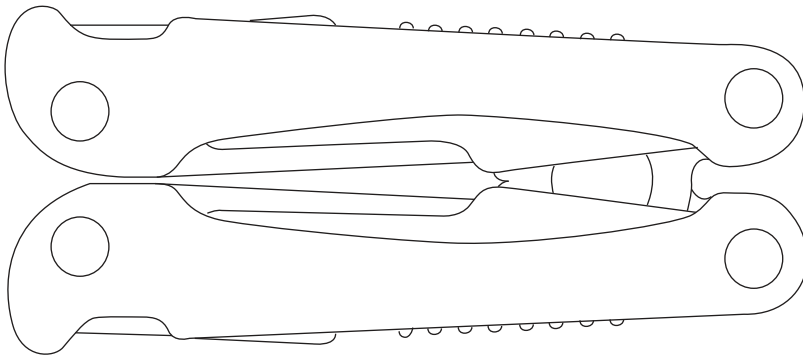

# Product Art Template

Product: **TK1001 - Trekk™ Multi-tool**

Product Size: Multi Tool: 106mm(h) x 46mm(w) x 23mm(d) - closed  
Pouch: 130mm(h) x 55mm(w)

Product Colour:

Decoration Size: **mm(w) x mm(h)**

Decoration Method:

Decoration Colour:

**Artwork  
Approval**

Art Version: V1

**Product Scale 100%**

**Pouch**

**Notes:**

Please check that all the details are correct before providing your approval with confirmed art version  
Where the decoration method uses digital printing techniques colours are produced using CMYK equivalent.

**Product Scale 100%**

**Box/Packaging**