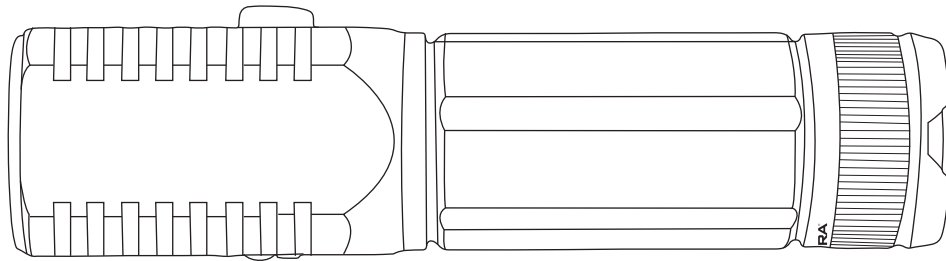

# Product Art Template

Product: **HS1011 - High Sierra 3W LED  
Flashlight**

Product Size: **124mm(w) x 33mm(h) x 33mm(d)**

Product Colour:

Decoration Size: **mm(w) x mm(h)**

Decoration Method:

Decoration Colour:

**Artwork  
Approval**

Art Version: V1

**Product Scale 100%**