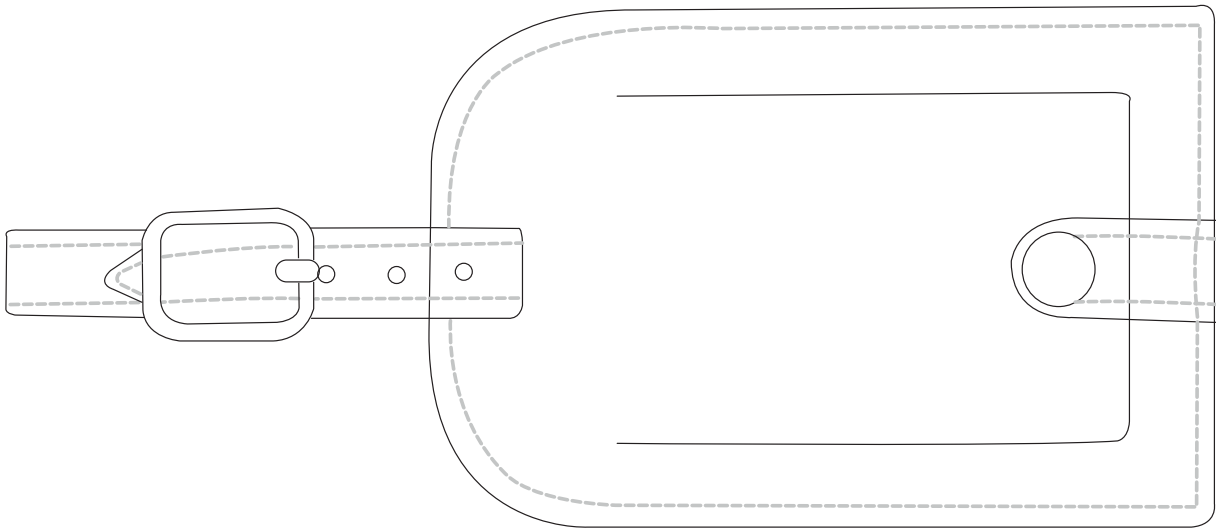

# Product Art Template

Product: **9500-65 - Millennium Leather  
Identification Tag**

Product Size: **69mm(w) x 108mm(h) x 3mm(d)**

Product Colour:

Decoration Size: **mm(w) x mm(h)**

Decoration Method:

Decoration Colour:

**Artwork  
Approval**

Art Version: V1

**Product Scale 100%**