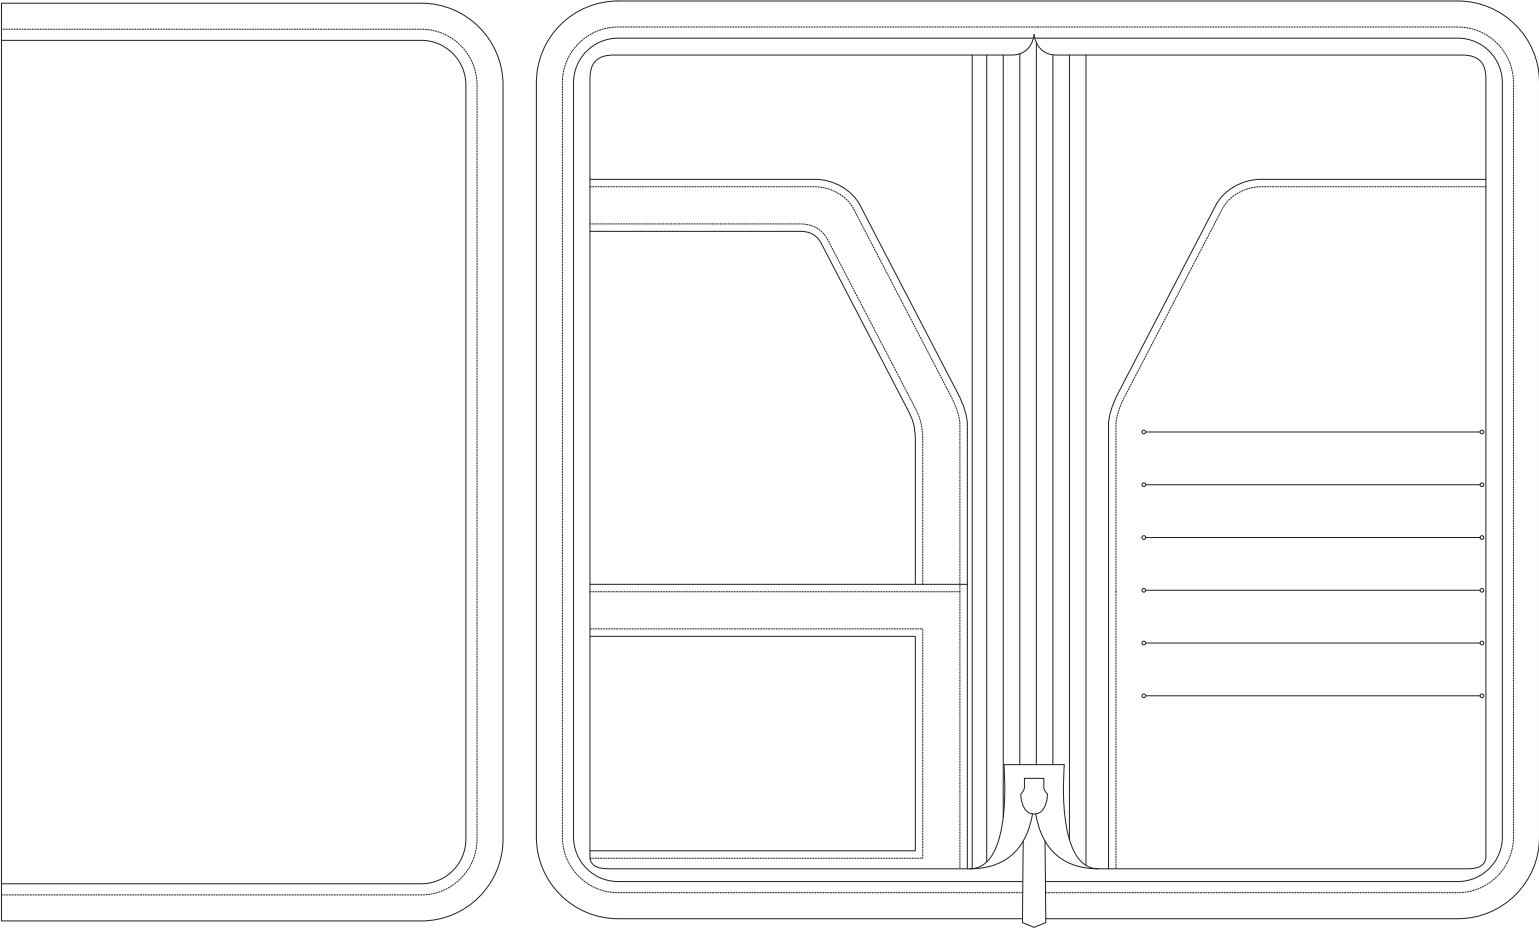

Product Art Template

Product: **9115 - Travel Wallet**
Product Size: **135mm(w) x 245mm(h) x 30mm(d)**
Product Colour:
Decoration Size: **mm(w) x mm(h)**
Decoration Method:
Decoration Colour:

**Artwork
Approval**

Art Version: V1

Product Scale 50%

Notes:

Please check that all the details are correct before providing your approval with confirmed art version
Where the decoration method uses digital printing techniques colours are produced using CMYK equivalent.