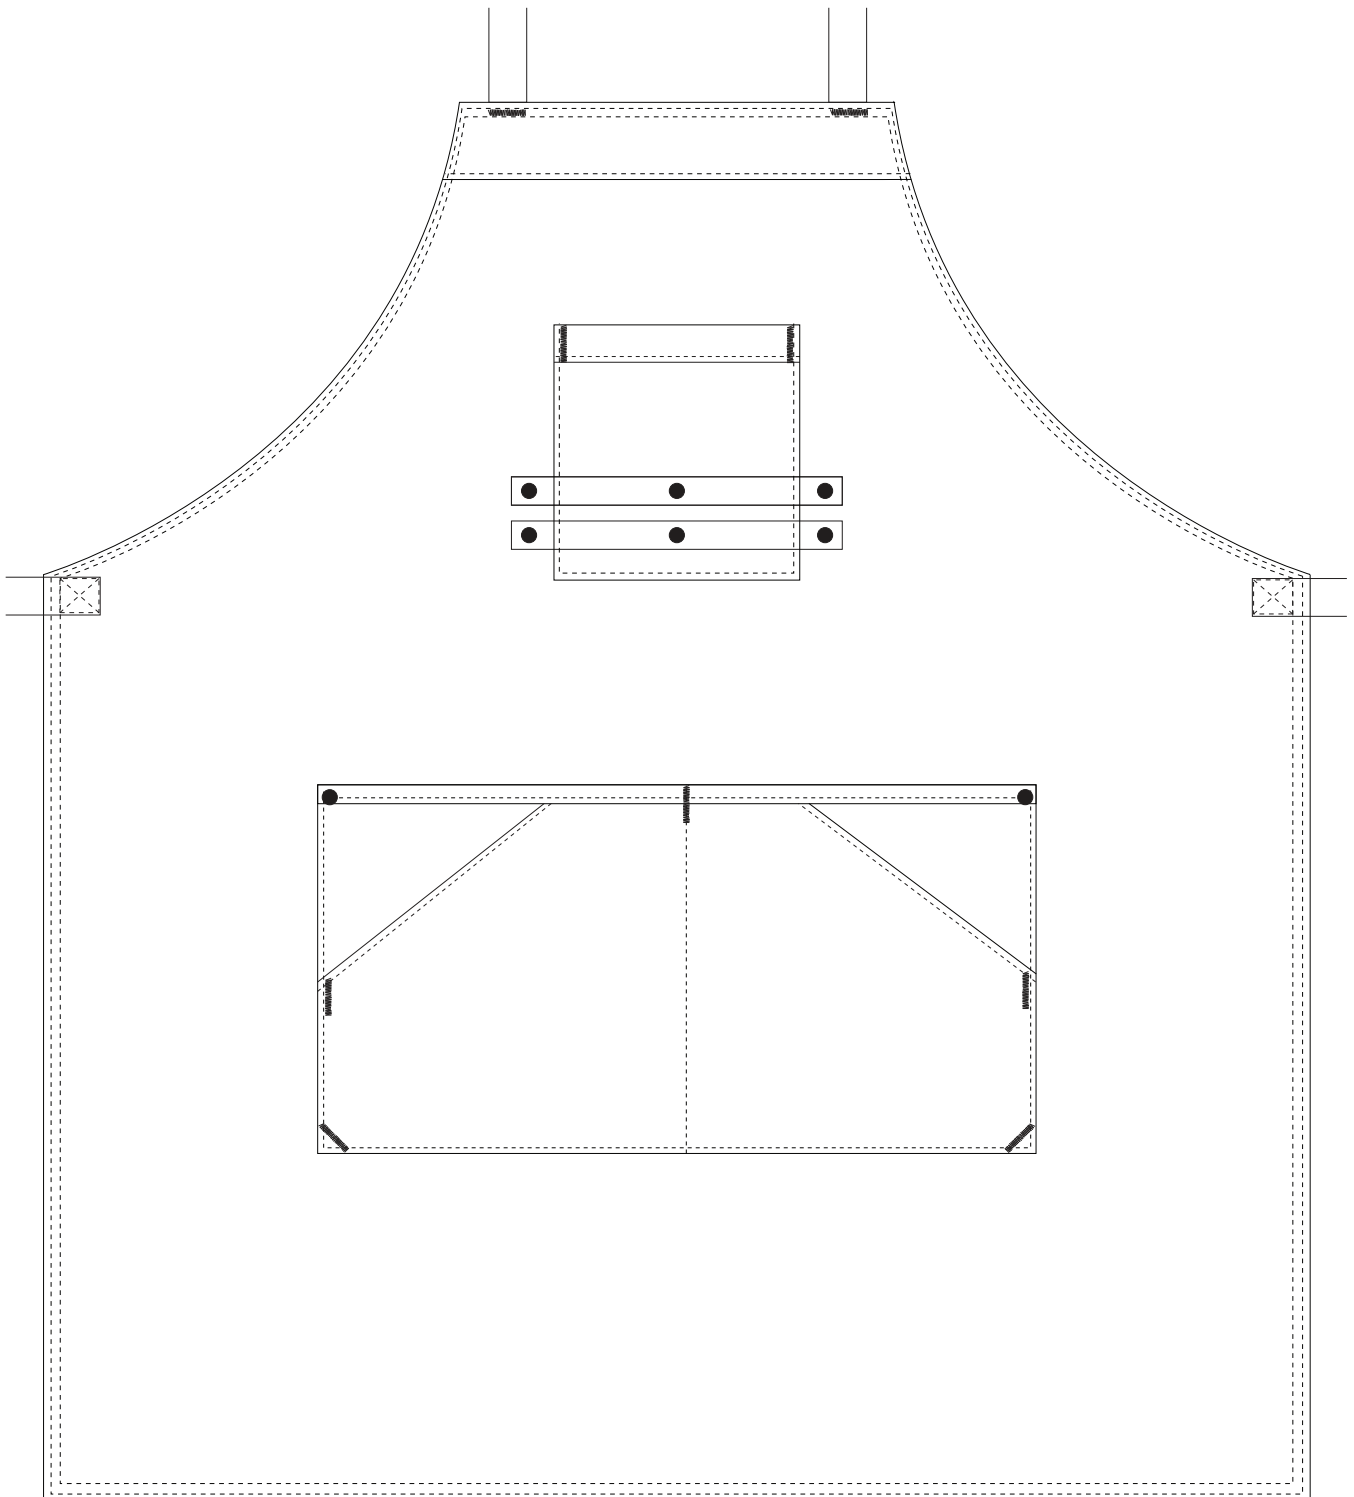

# Product Art Template

Product: **4281 - Cafe Apron**  
Product Size: **670mm(w) x 735mm**  
Product Colour:  
Decoration Size: **mm(w) x mm(h)**  
Decoration Method:  
Decoration Colour:

**Artwork Approval**

Art Version: V1

**Product Scale 25%**

**Notes:**

Please check that all the details are correct before providing your approval with confirmed art version  
Where the decoration method uses digital printing techniques colours are produced using CMYK equivalent.