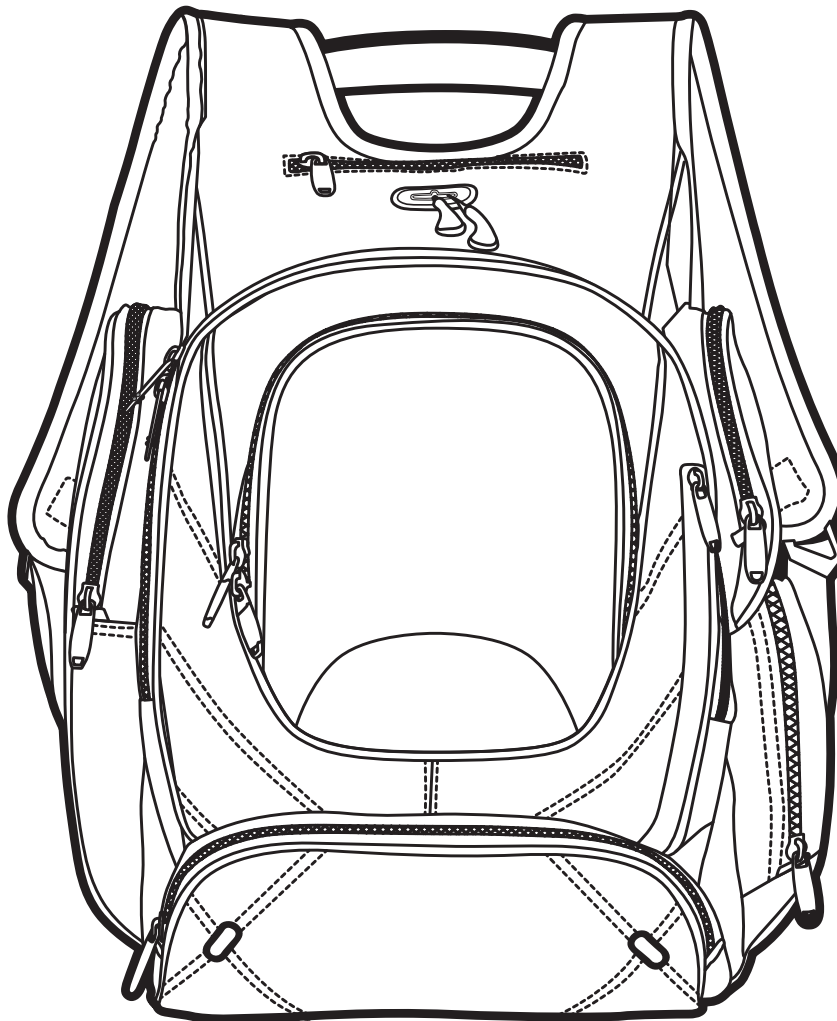

Product Art Template

Product: **EL003 - Elleven™ Checkpoint-Friendly
Compu-Backpack**

Product Size: **431mm(w) x 483mm(h) x 152mm(d)**

Product Colour:

Decoration Size: **mm(w) x mm(h)**

Decoration Method:

Decoration Colour:

**Artwork
Approval**

Art Version: V1

Product Scale 25%

Notes:

Please check that all the details are correct before providing your approval with confirmed art version
Where the decoration method uses digital printing techniques colours are produced using CMYK equivalent.