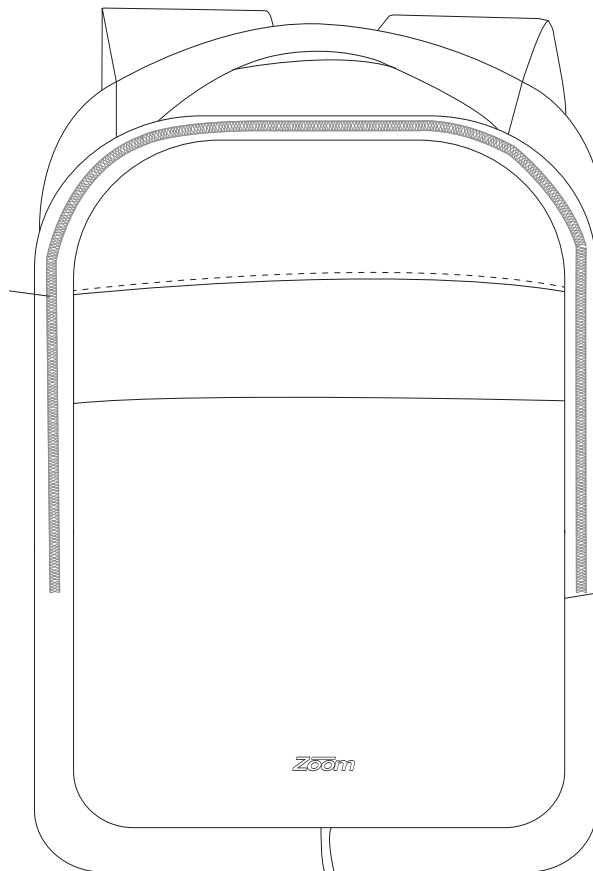

Product Art Template

Product: **ZM1010 - Zoom® Power Stretch
Compu-Backpack**

Product Size: **457mm(h) x 298mm(w) x 133mm(d)**

Product Colour:

Decoration Size: **mm(w) x mm(h)**

Decoration Method:

Decoration Colour:

**Artwork
Approval**

Art Version: V1

Product Scale 25%

Notes:

Please check that all the details are correct before providing your approval with confirmed art version

Where the decoration method uses digital printing techniques colours are produced using CMYK equivalent.