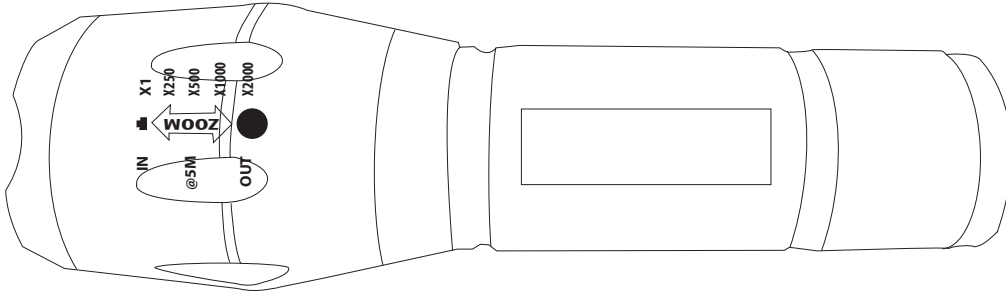

# Product Art Template

Product: **TK1045 - Trekk 300 Lumens Torch**

Product Size: **Torch: 133mm(w) x 38mm Ø;  
Pouch: 48mm(w) x 160mm(h)**

Product Colour: -

Decoration Size: **mm(w) x mm(h)**

Decoration Method: -

Decoration Colour: -

**Artwork Approval**

Art Version: V1

**Product Scale 100%**

Pouch

Box/Packaging

**Notes:**

Please check that all the details are correct before providing your approval with confirmed art version  
Where the decoration method uses digital printing techniques colours are produced using CMYK equivalent.