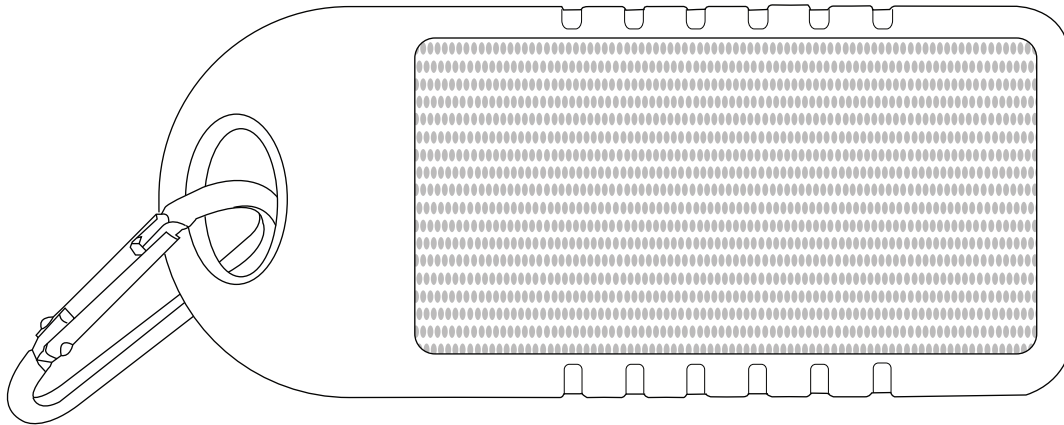

Product Art Template

Product: **SM-2927 - Omni Outdoor Bluetooth
Speaker**

Product Size: **120mm(w) x 50mm(h) x 27mm(d)**

Product Colour:

Decoration Size: **mm(w) x mm(h)**

Decoration Method:

Decoration Colour:

**Artwork
Approval**

Art Version: V1

Product Scale 100%

Notes:

Please check that all the details are correct before providing your approval with confirmed art version

Where the decoration method uses digital printing techniques colours are produced using CMYK equivalent.