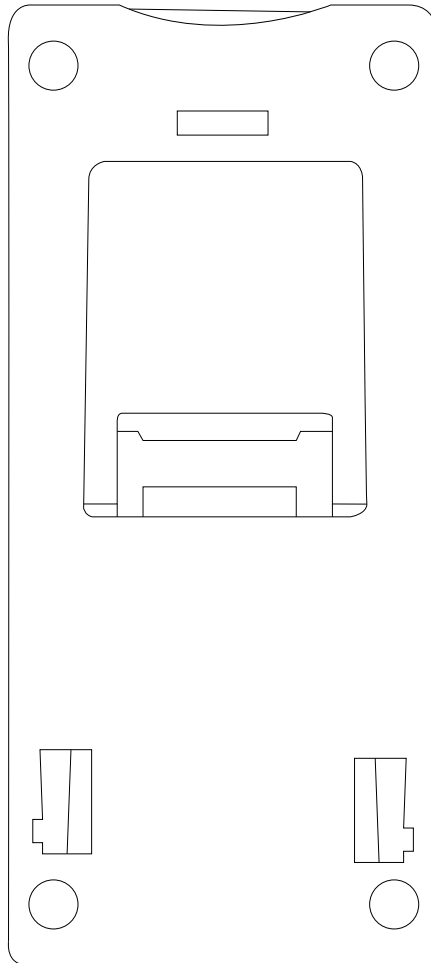

Product Art Template

Product: **9211 - Plastic Tablet Stand**
Product Size: **Folded: 127mm(w) x 57mm(h) x 8mm(d)**
Product Colour:
Decoration Size: **mm(w) x mm(h)**
Decoration Method:
Decoration Colour:

**Artwork
Approval**

Art Version: V1

Product Scale 100%

Notes:

Please check that all the details are correct before providing your approval with confirmed art version
Where the decoration method uses digital printing techniques colours are produced using CMYK equivalent.