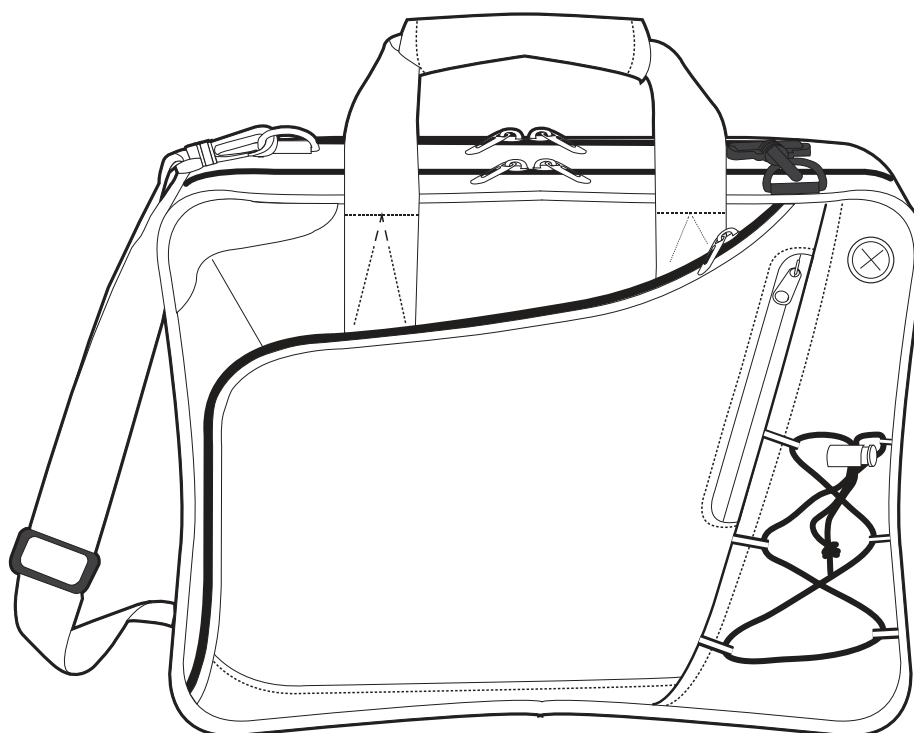

Product Art Template

Product: **5143 - Summit Checkpoint-Friendly
Computer-Case**

Product Size: **390mm(w) x 300mm(h) x 100mm(d)**

Product Colour:

Decoration Size: **mm(w) x mm(h)**

Decoration Method:

Decoration Colour:

**Artwork
Approval**

Art Version: V1

Product Scale 25%

Notes:

Please check that all the details are correct before providing your approval with confirmed art version

Where the decoration method uses digital printing techniques colours are produced using CMYK equivalent.