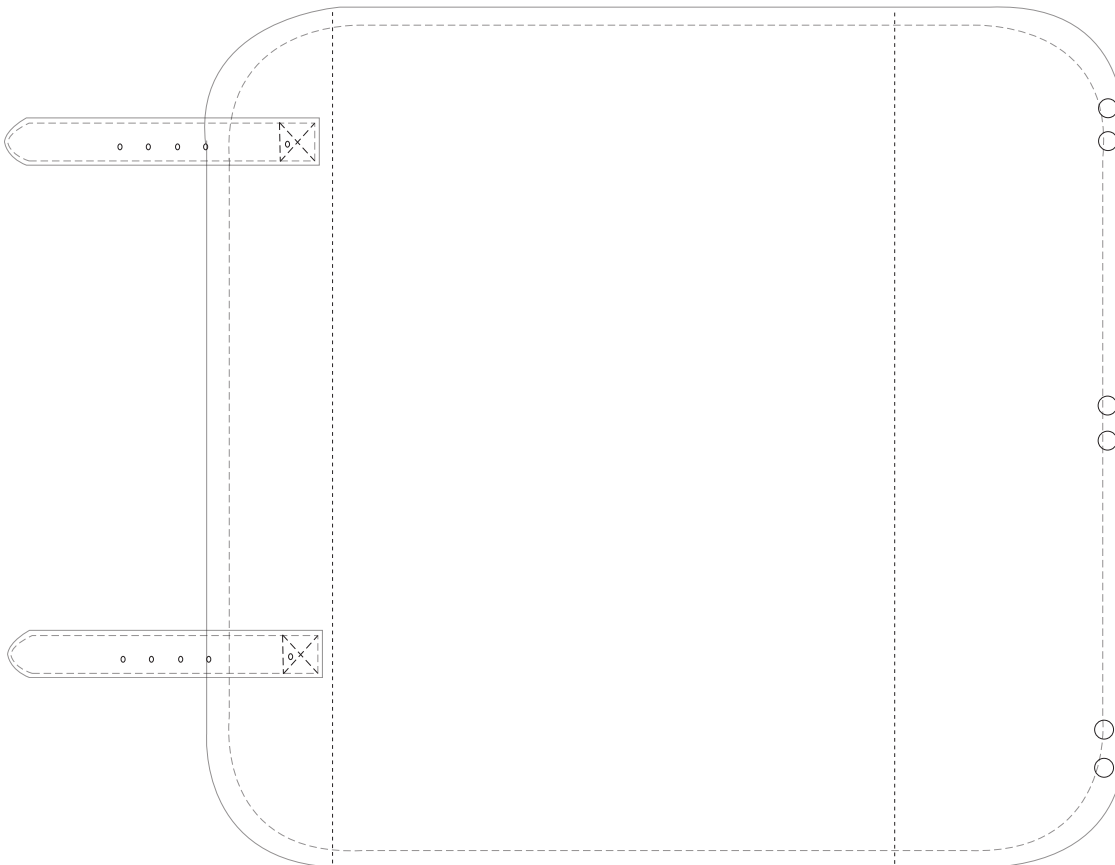

# Product Art Template

Product: **TM1046 - Trekk Wicker Basket with Picnic Table**

Product Size: **460mm(w) x 255mm(h) x 300mm(d)**

Product Colour: -

Decoration Size: **mm(w) x mm(h)**

Decoration Method: -

Decoration Colour: -

**Artwork Approval**

Art Version: V1

**Product Scale 25%**

**Cover**

**Notes:**

Please check that all the details are correct before providing your approval with confirmed art version

Where the decoration method uses digital printing techniques colours are produced using CMYK equivalent.

**Lid - Closed view**

**Lid - Open view**