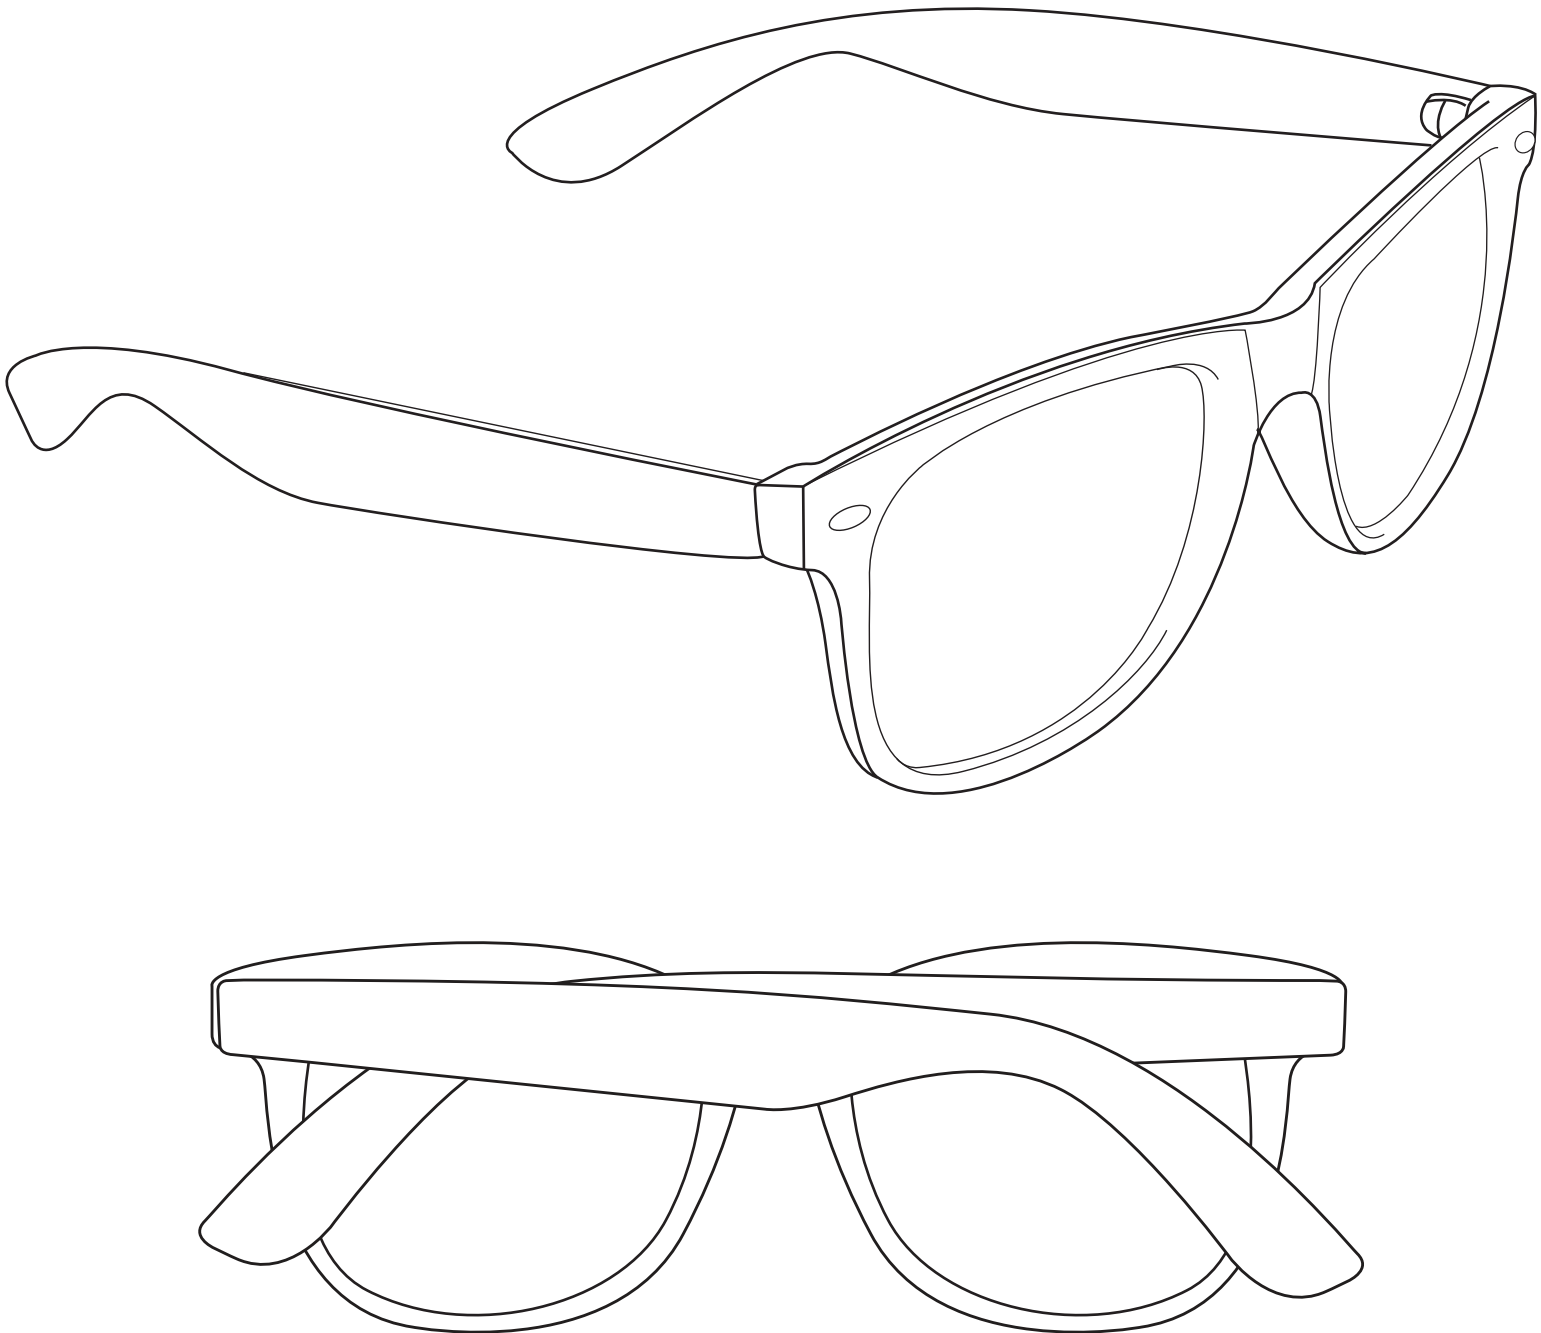

Product Art Template

Product: **SM-7821 - The Sun Ray Promotional
Glasses**

Product Size: **142mm(h) x 50mm(d)**

Product Colour:

Decoration Size: **mm(w) x mm(h)**

Decoration Method:

Decoration Colour:

**Artwork
Approval**

Art Version: V1

Product Scale 100%

Notes:

Please check that all the details are correct before providing your approval with confirmed art version
Where the decoration method uses digital printing techniques colours are produced using CMYK equivalent.