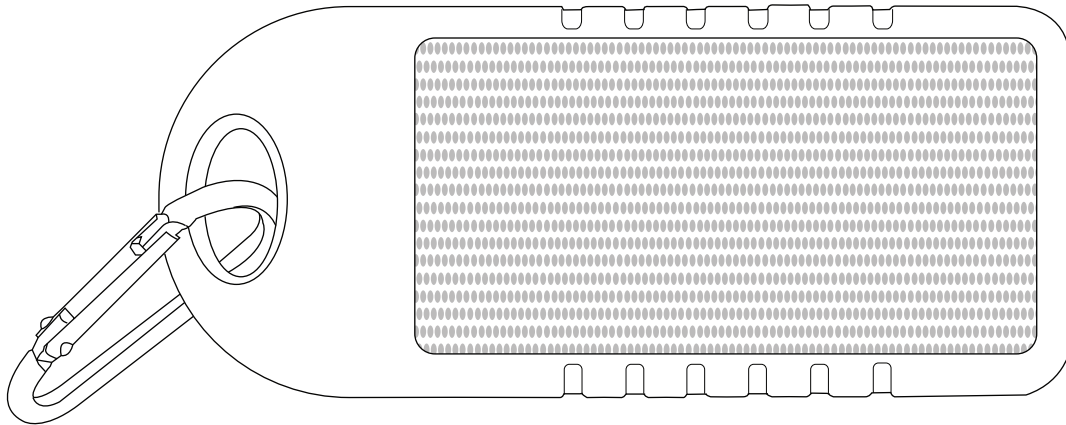

Product Art Template

Product: **SM-2927 - Omni Outdoor Bluetooth
Speaker**

Product Size: **120mm(w) x 50mm(h) x 27mm(d)**

Product Colour:

Decoration Size: **mm(w) x mm(h)**

Decoration Method:

Decoration Colour:

**Artwork
Approval**

Art Version: V1

Product Scale 100%

Notes:

Please check that all the details are correct before providing your approval with confirmed art version

Where the decoration method uses digital printing techniques colours are produced using CMYK equivalent.