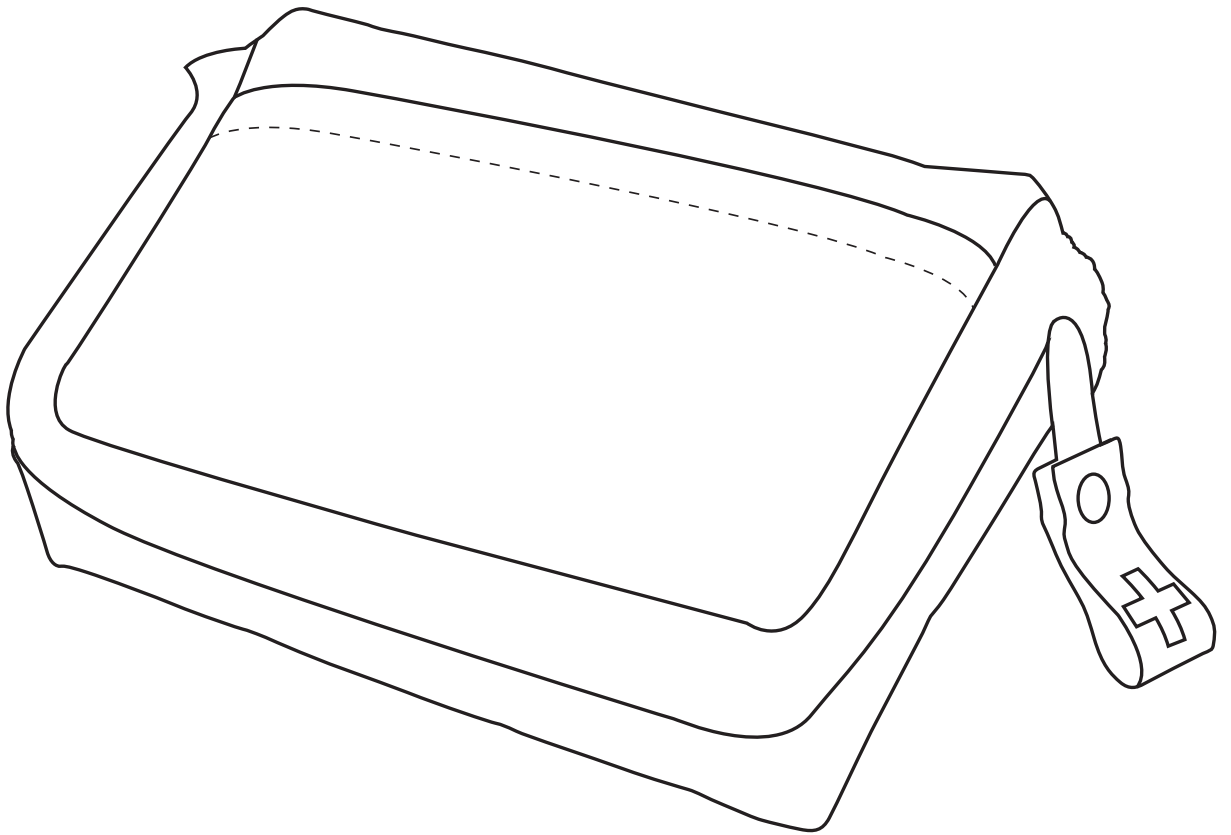

Product Art Template

Product: **SM-1520 - Bolt 20 Piece First Aid Kit**
Product Size: **38mm(w) x 127mm(h) x 76mm(d)**
Product Colour:
Decoration Size: **mm(w) x mm(h)**
Decoration Method:
Decoration Colour:

**Artwork
Approval**

Art Version: V1

Product Scale 100%

Notes:

Please check that all the details are correct before providing your approval with confirmed art version
Where the decoration method uses digital printing techniques colours are produced using CMYK equivalent.