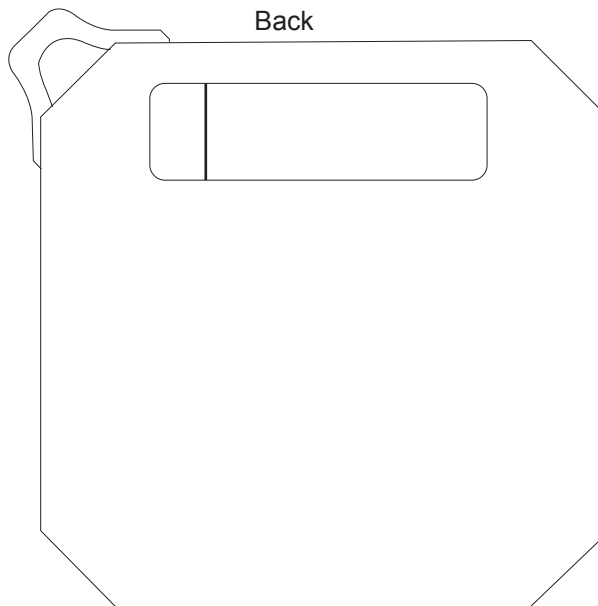

Product Art Template

Product: **7737 - Blackwater Outdoor Waterproof Bluetooth Speaker**

Product Size: **75mm(w) x 75mm(h) x 28mm(d)**

Product Colour:

Decoration Size: **mm(w) x mm(h)**

Decoration Method:

Decoration Colour:

Artwork Approval

Art Version: V1

Product Scale 100%

Art must fit within grid guide - ONLY

Front

Back

PLEASE NOTE THAT FINE DETAILS WILL BE LOST DUE TO HOLES IN THE GRILL

Notes: