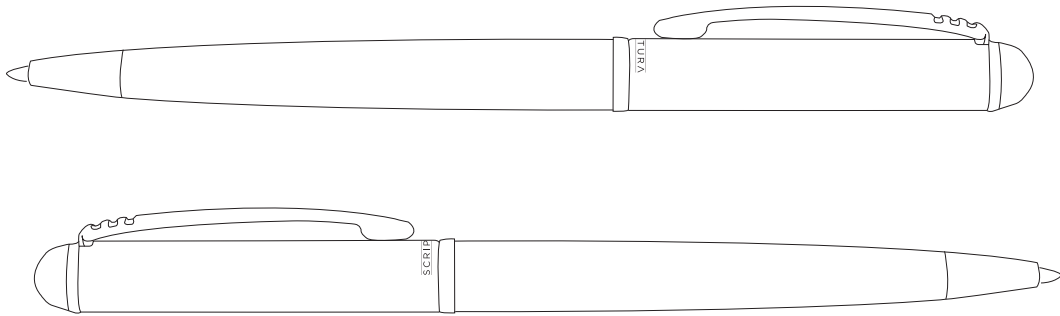

# Product Art Template

Product: **SC1019 - Scriptura Ballpoint Pen**  
Product Size: **Pen: 121mm(h) x 10mm diameter**  
Product Colour:  
Decoration Size: **mm(w) x mm(h)**  
Decoration Method:  
Decoration Colour:

**Artwork  
Approval**

Art Version: V1

**Product Scale 100%**

**Lid - top view**

SCRIPTURA