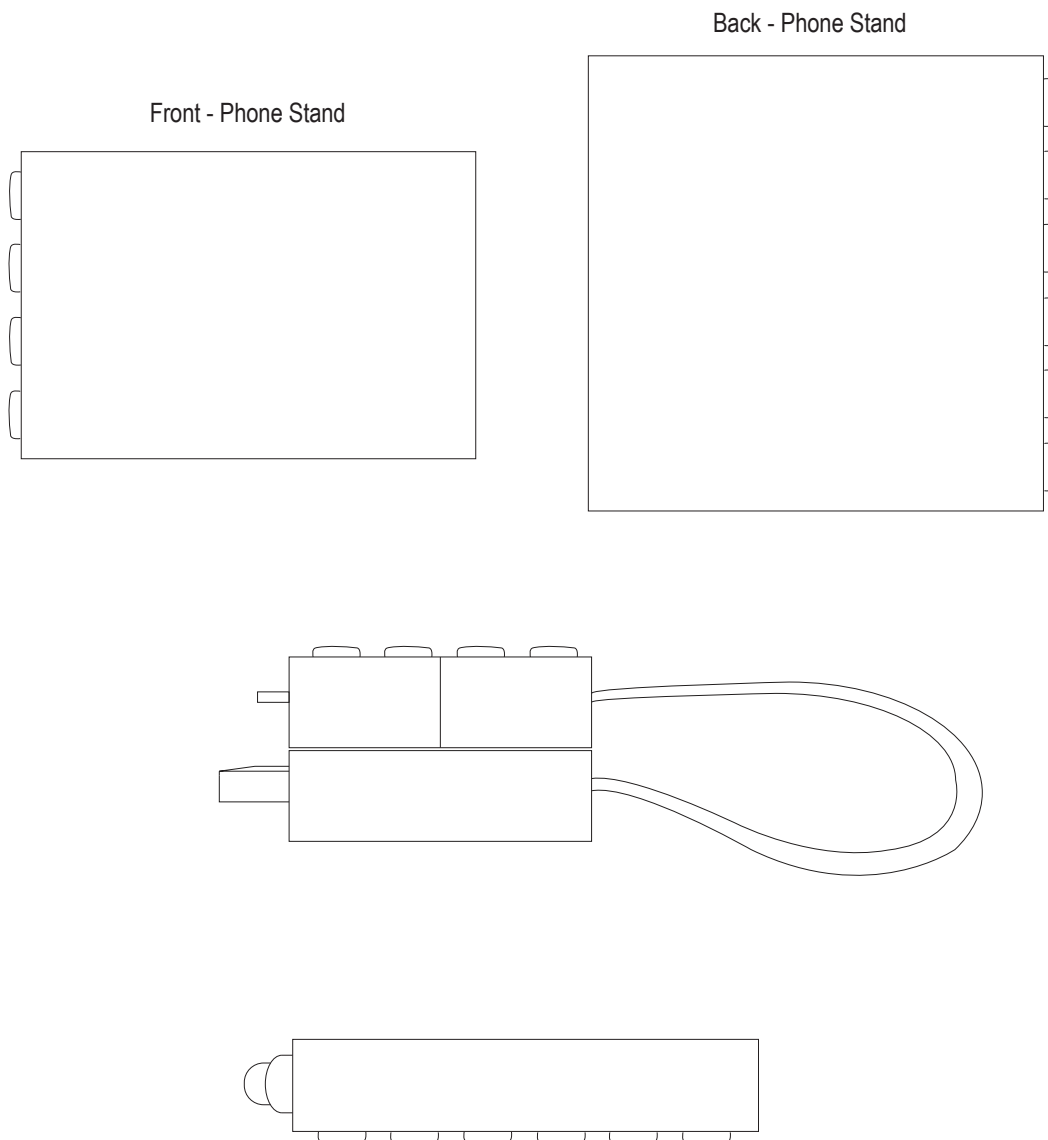

# Product Art Template

Product: **A1002 - 3-in-1 Mobile set**  
Product Size: **Stand: 60mm(w) x 60mm(h) x 50mm(d)**  
Product Colour:  
Decoration Size: **mm(w) x mm(h)**  
Decoration Method:  
Decoration Colour:

**Artwork Approval**

Art Version: V1

**Product Scale 100%**

**Notes:**

Please check that all the details are correct before providing your approval with confirmed art version  
Where the decoration method uses digital printing techniques colours are produced using CMYK equivalent.