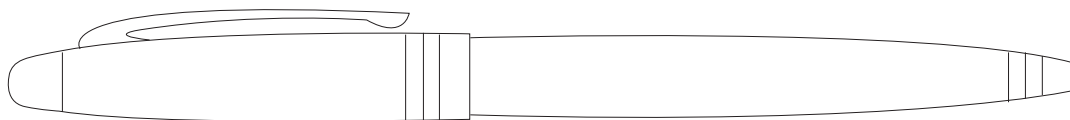

# Product Art Template

Product: **701 - Le Mans Ballpoint Pen**  
Product Size: **145mm(h) x 13mm Ø**  
Product Colour:  
Decoration Size: **mm(w) x mm(h)**  
Decoration Method:  
Decoration Colour:

**Artwork  
Approval**

Art Version: V1

**Product Scale 100%**

Right Hand

Left Hand

---