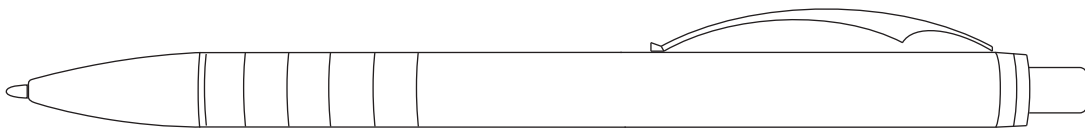

# Product Art Template

Product: **628 - Kingston Click Ballpoint Pen**  
Product Size: **10mm(w) x 140mm(h)**  
Product Colour:  
Decoration Size: **mm(w) x mm(h)**  
Decoration Method:  
Decoration Colour:

**Artwork  
Approval**

Art Version: V1

**Product Scale 100%**

---

**Notes:**

Please check that all the details are correct before providing your approval with confirmed art version  
Where the decoration method uses digital printing techniques colours are produced using CMYK equivalent.