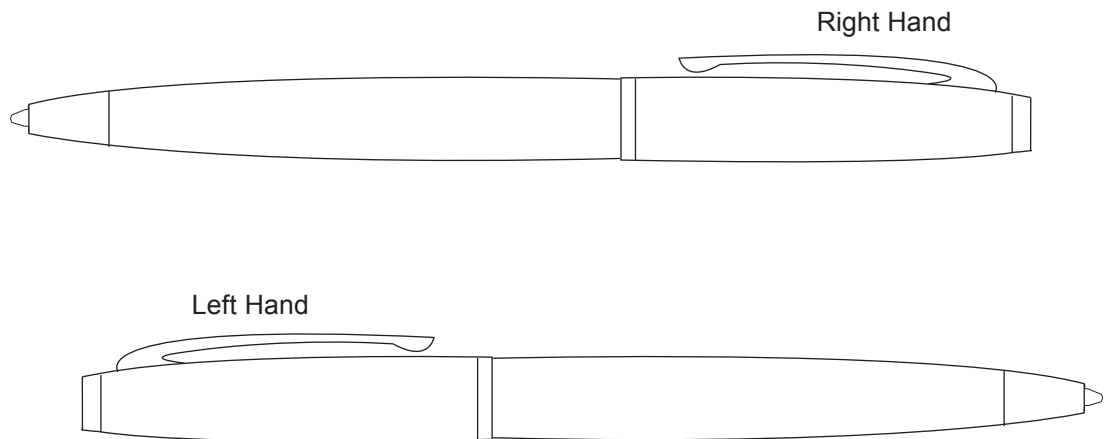

Product Art Template

Product: **627 - Grobisen Series Twist
Action Pen**

Product Size: **12mm(w) x 135mm(h)**

Product Colour:

Decoration Size: **mm(w) x mm(h)**

Decoration Method:

Decoration Colour:

**Artwork
Approval**

Art Version: V1

Product Scale 100%

Notes:

Please check that all the details are correct before providing your approval with confirmed art version

Where the decoration method uses digital printing techniques colours are produced using CMYK equivalent.