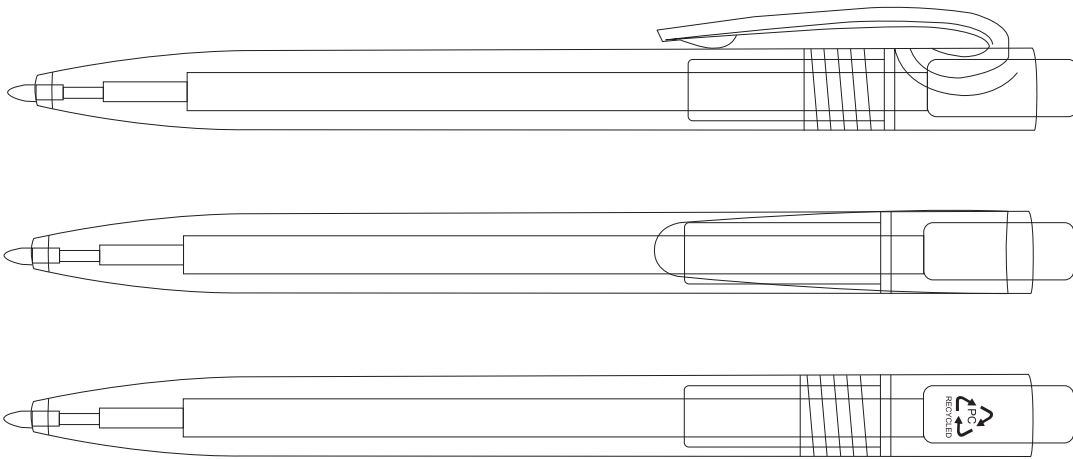

# Product Art Template

Product: **6020 - Thalaasa Ocean-Bound Plastic  
Ballpoint Pen**

Product Size: **142mm(w) x 11.5mmØ**

Product Colour:

Decoration Size: **mm(w) x mm(h)**

Decoration Method:

Decoration Colour:

**Artwork  
Approval**

Art Version: V1

**Product Scale 100%**

---