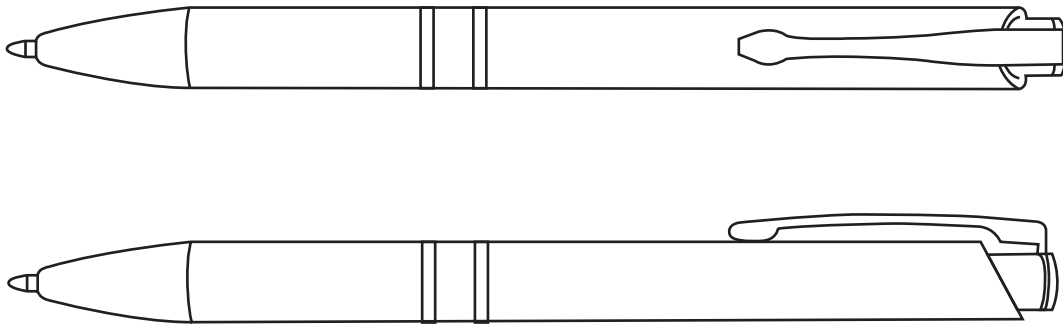

Product Art Template

Product: **6019 - Celuk Bamboo Ballpoint Pen**
Product Size: **140mm(w) x 11mm Ø**
Product Colour:
Decoration Size: **mm(w) x mm(h)**
Decoration Method:
Decoration Colour:

**Artwork
Approval**

Art Version: V1

Product Scale 100%

Notes:

Please check that all the details are correct before providing your approval with confirmed art version
Where the decoration method uses digital printing techniques colours are produced using CMYK equivalent.