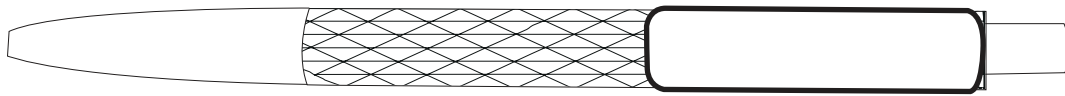

# Product Art Template

Product: **1026PEN – Geometric Ballpoint Pen**  
Product Size: **140mm(L) x 11mm(dia)**  
Product Colour:  
Decoration Size: **mm(w) x mm(h)**  
Decoration Method:  
Decoration Colour:

**Artwork  
Approval**

Art Version: V1

**Product Scale 100%**

Print on clip

---

**Notes:**

Please check that all the details are correct before providing your approval with confirmed art version  
Where the decoration method uses digital printing techniques colours are produced using CMYK equivalent.