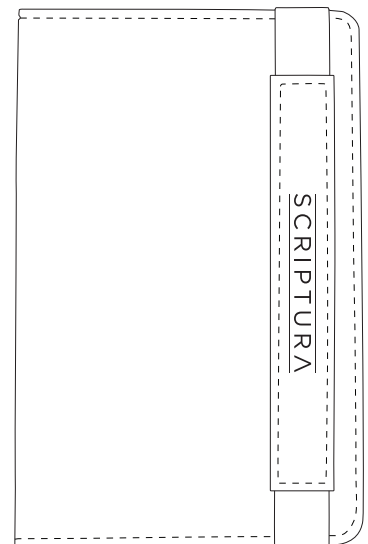

# Product Art Template

Product: **SC1001 - Scriptura Gift Set**  
Product Size: **Gift Box: 180mm(w) x 172mm(h) x 44mm(d)**  
**Journal: 143mm(h) x 94mm(w)**  
**Pen: 135mm(w) x 12mm Ø**  
Product Colour: **Black**  
Decoration Size: **mm(w) x mm(h)**  
Decoration Method:  
Decoration Colour:

## Product Scale 50%

Top of lid view