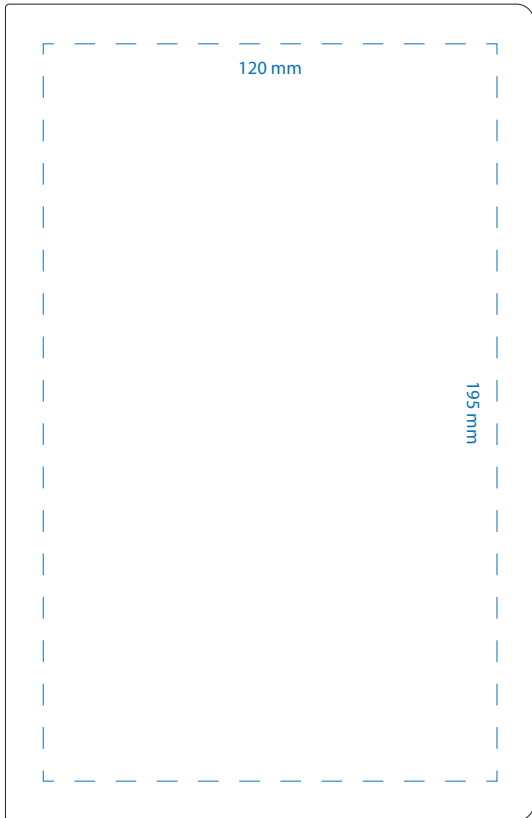

Product Art Template

Product: **JB1016 - Solid Saddlestitch Bound
JournalBook™**

Product Size: **139mm(w) x 215mm(h)**

Product Colour: -

Decoration Size: **mm(w) x mm(h)**

Decoration Method: -

Decoration Colour: -

**Artwork
Approval**

Art Version: V1

Product Scale 50%

Notes:

Please check that all the details are correct before providing your approval with confirmed art version
Where the decoration method uses digital printing techniques colours are produced using CMYK equivalent.

**Digital Print
1 Colour Print
Product Scale 50%**

Blue line represents art dec size for digital print and 1 colour print
Branding can be moved anywhere within the red line

Notes:

Please check that all the details are correct before providing your approval with confirmed art version
Where the decoration method uses digital printing techniques colours are produced using CMYK equivalent.