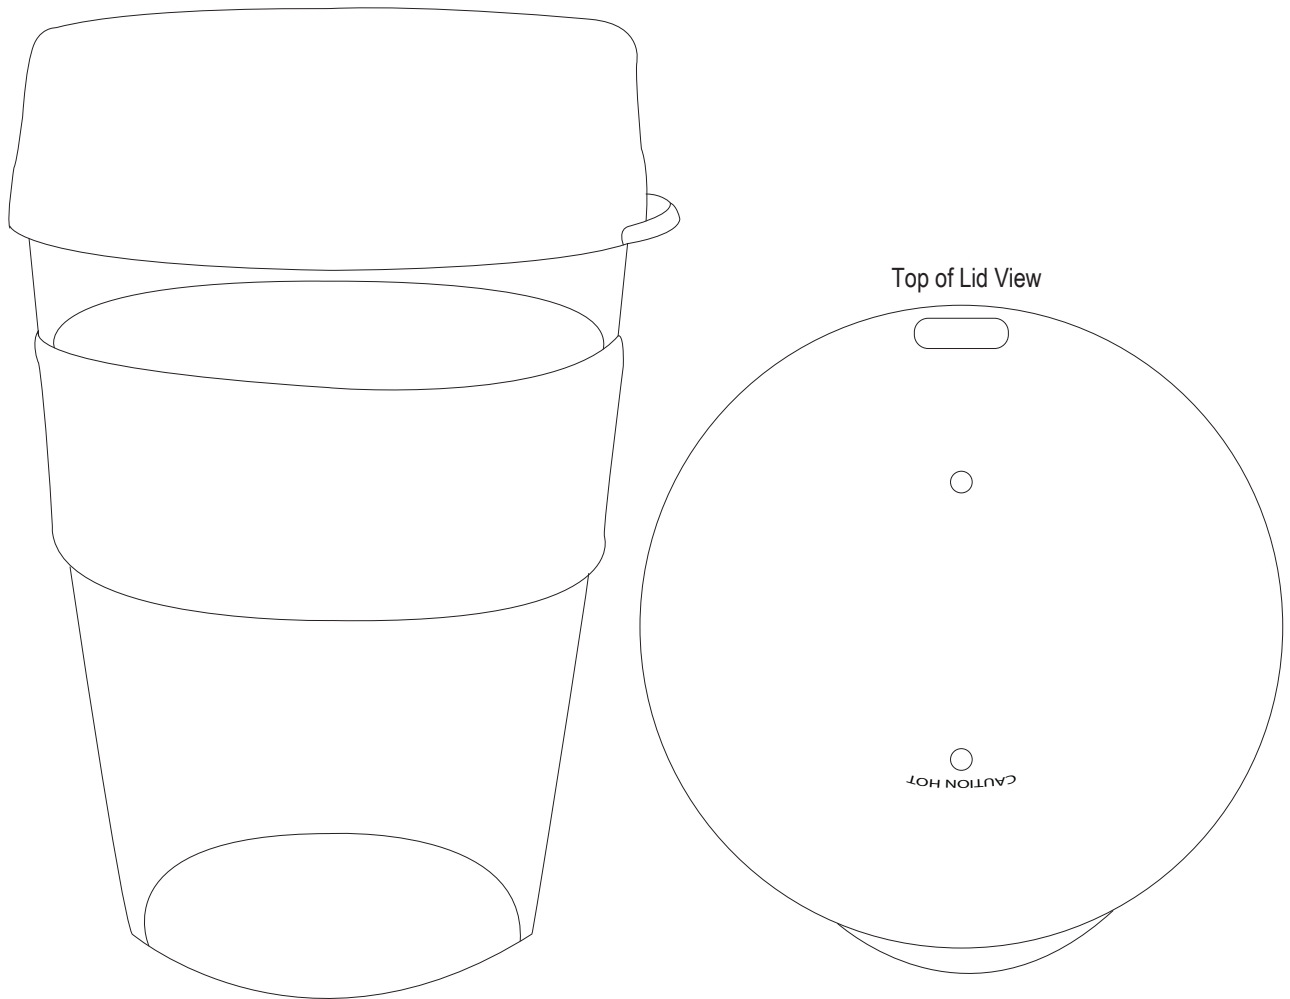

Product Art Template

Product: **CC1002 - Carry Cup Glass**
Product Size: **130mm(h) x 80mm(w)**
Product Colour:
Decoration Size: **mm(w) x mm(h)**
Decoration Method:
Decoration Colour:

**Artwork
Approval**

Art Version: V1

Product Scale 100%

Notes:

Please check that all the details are correct before providing your approval with confirmed art version
Where the decoration method uses digital printing techniques colours are produced using CMYK equivalent.