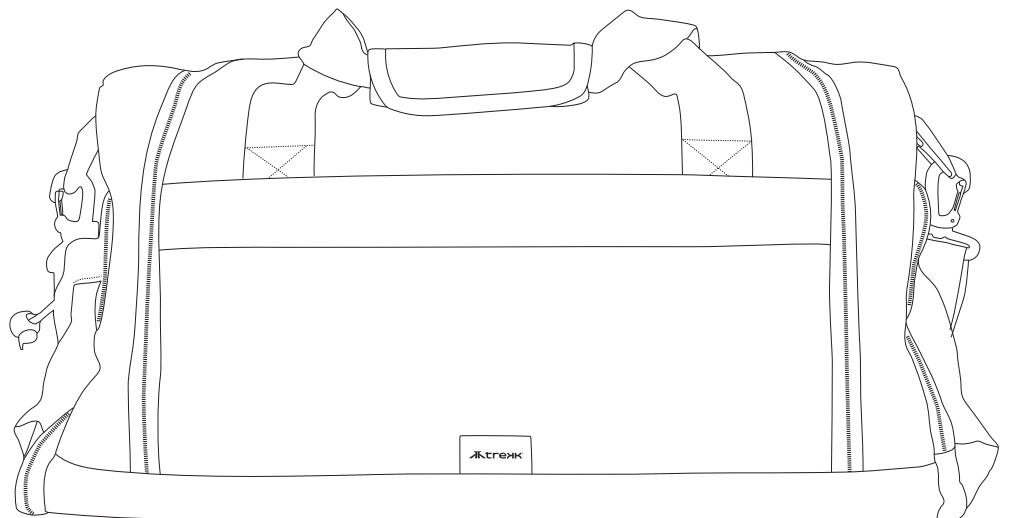

# Product Art Template

Product: **TK1048 - Trekk S-Max Sportsbag**  
Product Size: **515mm(w) x 270mm(h) x 280mm(d)**  
Product Colour:  
Decoration Size: **mm(w) x mm(h)**  
Decoration Method:  
Decoration Colour:

**Artwork Approval**

Art Version: V1

**Product Scale 25%**

**Front**

**Back**

**Notes:**

Please check that all the details are correct before providing your approval with confirmed art version  
Where the decoration method uses digital printing techniques colours are produced using CMYK equivalent.