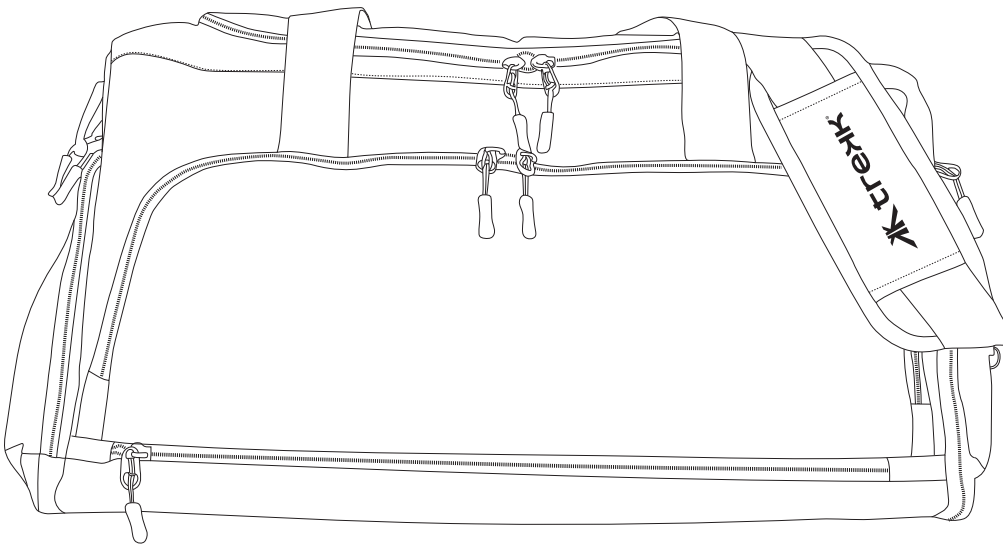

Product Art Template

Product: **TK1048 - Trekk S-Max Sportsbag**
Product Size: **515mm(w) x 270mm(h) x 280mm(d)**
Product Colour:
Decoration Size: **mm(w) x mm(h)**
Decoration Method:
Decoration Colour:

Artwork Approval

Art Version: V1

Product Scale 25%

Front